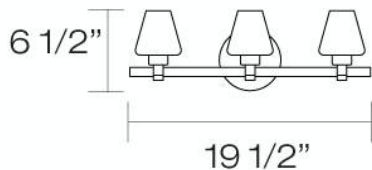

 5 1/4"

MEZZO , 3-LIGHT BATHBAR

Product Specifications

Collection:	Illuminations
Model No.:	19412
Height:	6.5"
Extension:	5.25"
Length:	19.5"
Est. Shipping Weight:	0.022 lbs
No. of Bulbs:	3 Inc.
Bulb Wattage:	40 watts
Bulb Type:	G9 
Bulb Base:	G9
Bulb Voltage:	120 volts