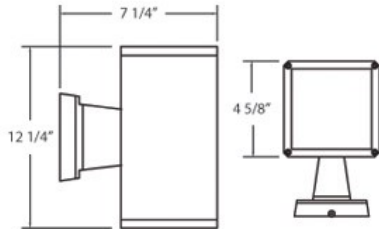

## PRODUCT DETAILS

No.	:	19210-018
Product Color	:	GREY
Shade / Accent Colour	:	CLEAR
Width	:	4.625"
Height	:	12.25"
Ext	:	7.25"
Weight	:	4lbs

## TECHNICAL DETAILS

Light Direction	:	Down
Adjustable Lamp Head	:	No
IP Rating	:	55
Location	:	WET
Approval	:	