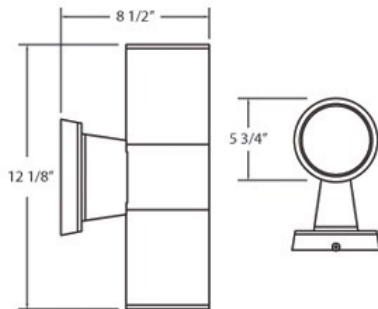

19205, SCONCE, 2X50W PAR20

PRODUCT DETAILS

No.	:	19205-014
Product Color	:	GREY
Shade / Accent Colour	:	CLEAR
Width	:	3.5"
Height	:	10.25"
Ext	:	5.875"
Weight	:	2.4lbs

LIGHT SOURCE DETAILS

Number of Bulbs	:	2
Light Source	:	Incandescent
Light Source Type	:	PAR20
Input Voltage	:	120V
Bulb Voltage	:	120V
Socket Type	:	E26
Wattage	:	50W
Total Wattage	:	100W
Bulb Included	:	No
Dimmable	:	Yes

Options Available

ITEM NO.	FINISH	SHADE
19205-014	GREY	CLEAR

TECHNICAL DETAILS

Light Direction	:	Down
Adjustable Lamp Head	:	No
IP Rating	:	55
Location	:	WET
Approval	:	

PROJECT INFORMATION

Job Name: Date: Type: