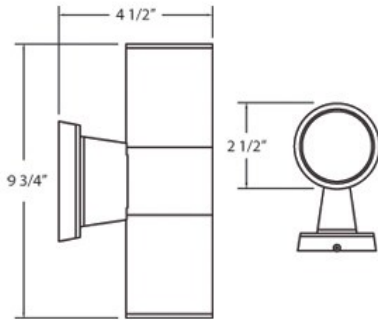

19203, SCONCE, 2X50WGU10

PRODUCT DETAILS

No.	:	19203-010
Product Color	:	GREY
Shade / Accent Colour	:	CLEAR
Width	:	2.5"
Height	:	9.75"
Ext	:	4.5"
Weight	:	1.6lbs

LIGHT SOURCE DETAILS

Number of Bulbs	:	2
Light Source	:	Halogen
Light Source Type	:	GU10
Input Voltage	:	120V
Bulb Voltage	:	120V
Socket Type	:	GU10
Wattage	:	50W
Total Wattage	:	100W
Bulb Included	:	No

Options Available

ITEM NO.	FINISH	SHADE
19203-010	GREY	CLEAR

TECHNICAL DETAILS

Light Direction	:	Down
Adjustable Lamp Head	:	No
IP Rating	:	55
Location	:	WET
Approval	:	

PROJECT INFORMATION

 Job Name: Date: Type: