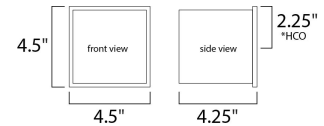

Finish

Satin Aluminum

Glass/Shade

Product Category

Wall Sconce

Lamping

Number of Bulb(s)	2
Light Type	LED
Bulb Type	LED
Max Bulb Wattage	2
Max Fixture Wattage	6
Rated Life	±5,000 Hours
Rated Lumens	±450
Color Temp	±3,000 K
Bulb(s) Included	Integrated
Light Up/Down	N/A
Beam Spread	N/A
CRI	N/A
Photo Cell Included	N/A
Ballast/Driver/Transformer	No
Dimmable	No

Measurements

Width	4.25"
Height	4.50"
Length	4.50"
Extension	4.25"
Back Plate Width	N/A
Back Plate Height	N/A
HCO	2.25"
Min Overall Height	N/A
Max Overall Height	N/A
Hanging Weight	2.09 lb(s)
Height Adjustable	N/A
Slope	N/A
Chain Length	N/A
Wire Length	N/A
Canopy Width	N/A
Canopy Height	N/A
Canopy Length	N/A

Shipping

Carton Weight	2.84 lb(s)
Carton Width	6.30"
Carton Height	7.09"
Carton Length	7.09"
Carton Cubic Feet	N/A
Master Pack	12
Master Pack Weight	36.30 lb(s)
Master Pack Width	14.96"
Master Pack Height	14.96"
Master Pack Length	19.69"
Master Cubic Feet	N/A
UPS Shippable	Yes

Certification

Safety Rating	Wet
Energy Star	No
CA Title 24	No
CA Title 20	No
ADA	No

Other

UPC Code	845094060512
Material	Aluminum

Equivalents

Incandescent Watts	N/A
Fluorescent Watts	N/A

ET2 Contemporary Lighting and all designs, logos and images © 2015 ET2 Contemporary Lighting. All Rights Reserved. ET2 Contemporary Lighting reserves the right, at any time, to make changes in the design and/or construction of the product including the discontinuation of product without prior notice. Color may vary from what is pictured above due to limitations inherent to photographic processes. Always consult a qualified, licensed electrician before installation of any product weighing 35 pounds or more. We recommend that a qualified, licensed electrician do the installation. Always install to a mechanically sound structure.