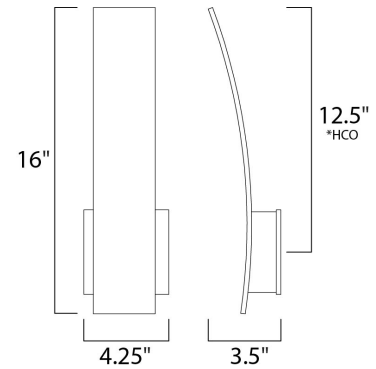

Product Specifications for E41307-SA

Job Name:	Job Type:
Quantity:	Comments:

E41307-SA
Alumilux AL 5-Light LED Wall Mount

*height from center of outlet to the top of the fixture

Finish

Satin Aluminum

Glass/Shade

Product Category

Wall Sconce

Lamping

Number of Bulb(s)	5
Light Type	LED
Bulb Type	LED
Max Bulb Wattage	1
Max Fixture Wattage	5
Rated Life	±5,000 Hours
Rated Lumens	±430
Color Temp	±3,000 K
Bulb(s) Included	Integrated
Light Up/Down	N/A
Beam Spread	N/A
CRI	N/A
Photo Cell Included	N/A
Ballast/Driver/Transformer	No
Dimmable	No

Measurements

Width	4.25"
Height	16.00"
Length	N/A
Extension	3.50"
Back Plate Width	N/A
Back Plate Height	N/A
HCO	12.50"
Min Overall Height	N/A
Max Overall Height	N/A
Hanging Weight	1.76 lb(s)
Height Adjustable	N/A
Slope	N/A
Chain Length	N/A
Wire Length	N/A
Canopy Width	N/A
Canopy Height	N/A
Canopy Length	N/A

Shipping

Carton Weight	2.92 lb(s)
Carton Width	6.30"
Carton Height	18.90"
Carton Length	7.09"
Carton Cubic Feet	N/A
Master Pack	4
Master Pack Weight	13.86 lb(s)
Master Pack Width	14.96"
Master Pack Height	13.39"
Master Pack Length	19.69"
Master Cubic Feet	N/A
UPS Shippable	Yes