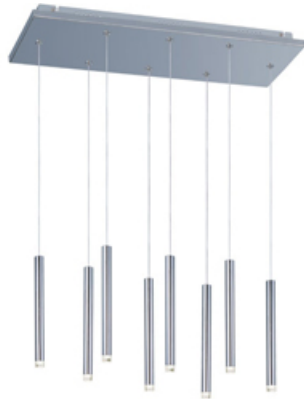

Product Specifications for E22278-75PC

Job Name:	Job Type:
Quantity:	Comments:

E22278-75PC
Pico 8-Light LED Pendant

Finish
Polished Chrome

Glass/Shade
Clear Acrylic

Product Category

Lamping

Number of Bulb(s)	8
Light Type	LED
Bulb Type	LED
Max Bulb Wattage	1
Max Fixture Wattage	8
Rated Life	±40,000 Hours
Rated Lumens	±520
Color Temp	±3,500 K
Bulb(s) Included	Integrated
Light Up/Down	N/A
Beam Spread	N/A
CRI	N/A
Photo Cell Included	N/A
Ballast/Driver/Transformer	No
Dimmable	No

Measurements

Width	8.00"
Height	14.50"
Length	23.50"
Extension	N/A
Back Plate Width	N/A
Back Plate Height	N/A
HCO	N/A
Min Overall Height	N/A
Max Overall Height	120.00"
Hanging Weight	13.42 lb(s)
Height Adjustable	Yes
Slope	N/A
Chain Length	N/A
Wire Length	N/A
Canopy Width	N/A
Canopy Height	N/A
Canopy Length	N/A