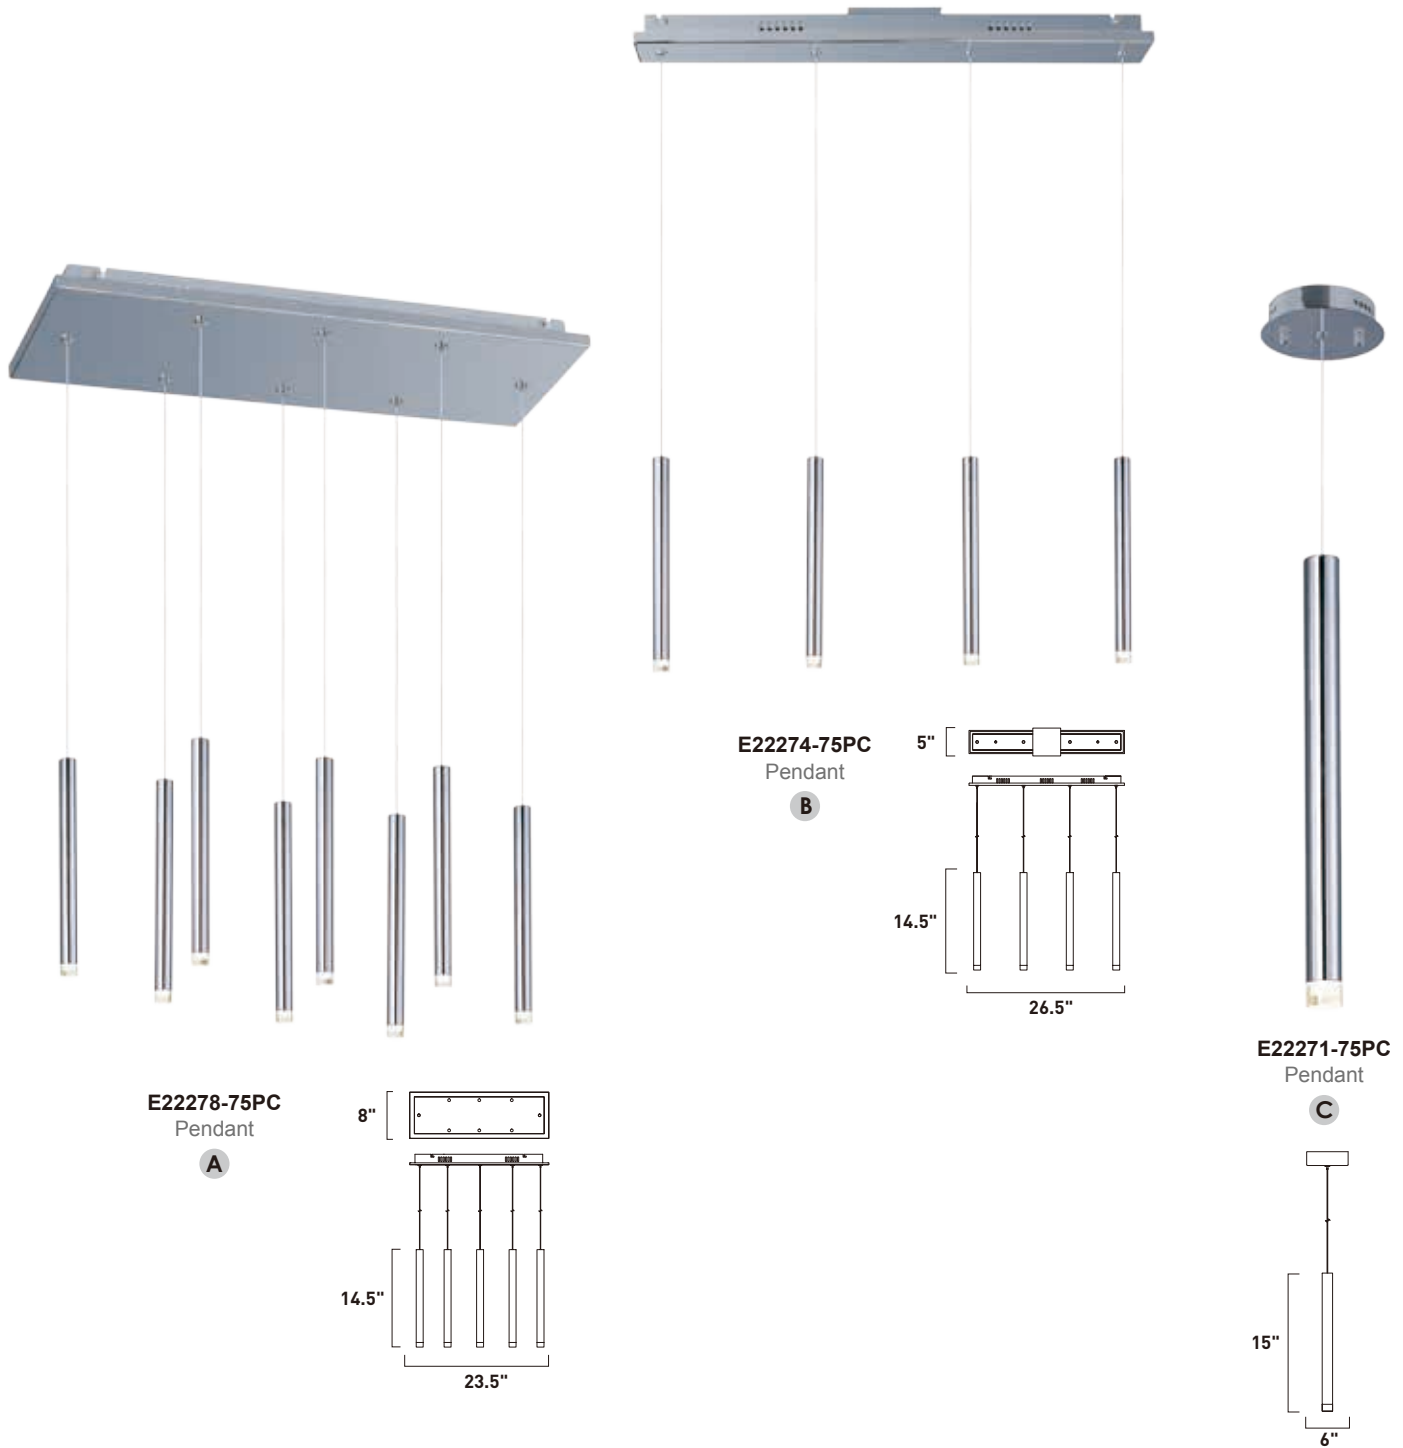

PICOLO

Tall-scale tubular shades of Polished Chrome are draped in a choice of unique configurations. Light provided by the energy efficient and low maintenance 40,000 rated life hour 3500 K LED source mysteriously radiates from the bottom of the tube and highlights the Clear Acrylic diffuser on the bottom.

	ITEM #	FINISH	LAMPING	DIMENSION	LUMENS	Additional Information
A	E22278	75PC	8 x 1W LED (Integrated)	23.5"L x 8"W x 14.5"H x 120"OAH	520	
B	E22274	75PC	4 x 1W LED (Integrated)	26.5"L x 5"W x 14.5"H x 120"OAH	260	
C	E22271	75PC	1 x 1W LED (Integrated)	6"W x 15"H x 136"OAH	65	

Finish: Clear Acrylic (75) Polished Chrome (PC)