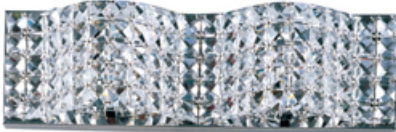

Product Specifications for E24276-20PC

Job Name:	Job Type:
Quantity:	Comments:

E24276-20PC
Wave 2-Light Bath Vanity

Finish

Polished Chrome

Glass/Shade

Crystal

Product Category

Bath Vanity

Lamping

Number of Bulb(s)	2
Light Type	Xenon
Bulb Type	G9
Max Bulb Wattage	40
Max Fixture Wattage	80
Rated Life	±2,000 Hours
Rated Lumens	±1,000
Color Temp	±2,900 K
Bulb(s) Included	Yes
Light Up/Down	N/A
Beam Spread	N/A
CRI	N/A
Photo Cell Included	N/A
Ballast/Driver/Transformer	No
Dimmable	Standard