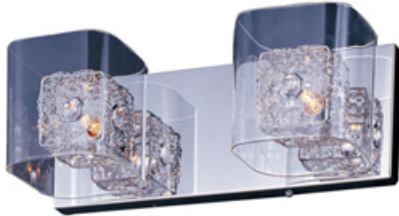

Product Specifications for E22832-18PC

Job Name:	Job Type:
Quantity:	Comments:

E22832-18PC
Gem 2-Light Bath Vanity

Finish
Polished Chrome

Glass/Shade
Clear

Product Category
Bath Vanity

Lamping

Number of Bulb(s)	2
Light Type	Xenon
Bulb Type	G9
Max Bulb Wattage	40
Max Fixture Wattage	80
Rated Life	±2,000 Hours
Rated Lumens	±1,600
Color Temp	±2,900 K
Bulb(s) Included	Yes
Light Up/Down	N/A
Beam Spread	N/A
CRI	N/A
Photo Cell Included	N/A
Ballast/Driver/Transformer	No
Dimmable	Standard

Measurements

Width	14.50"
Height	5.25"
Length	N/A
Extension	6.00"
Back Plate Width	N/A
Back Plate Height	N/A
HCO	2.00"
Min Overall Height	N/A
Max Overall Height	N/A
Hanging Weight	4.19 lb(s)
Height Adjustable	N/A
Slope	N/A
Chain Length	N/A
Wire Length	N/A
Canopy Width	
Canopy Height	
Canopy Length	N/A