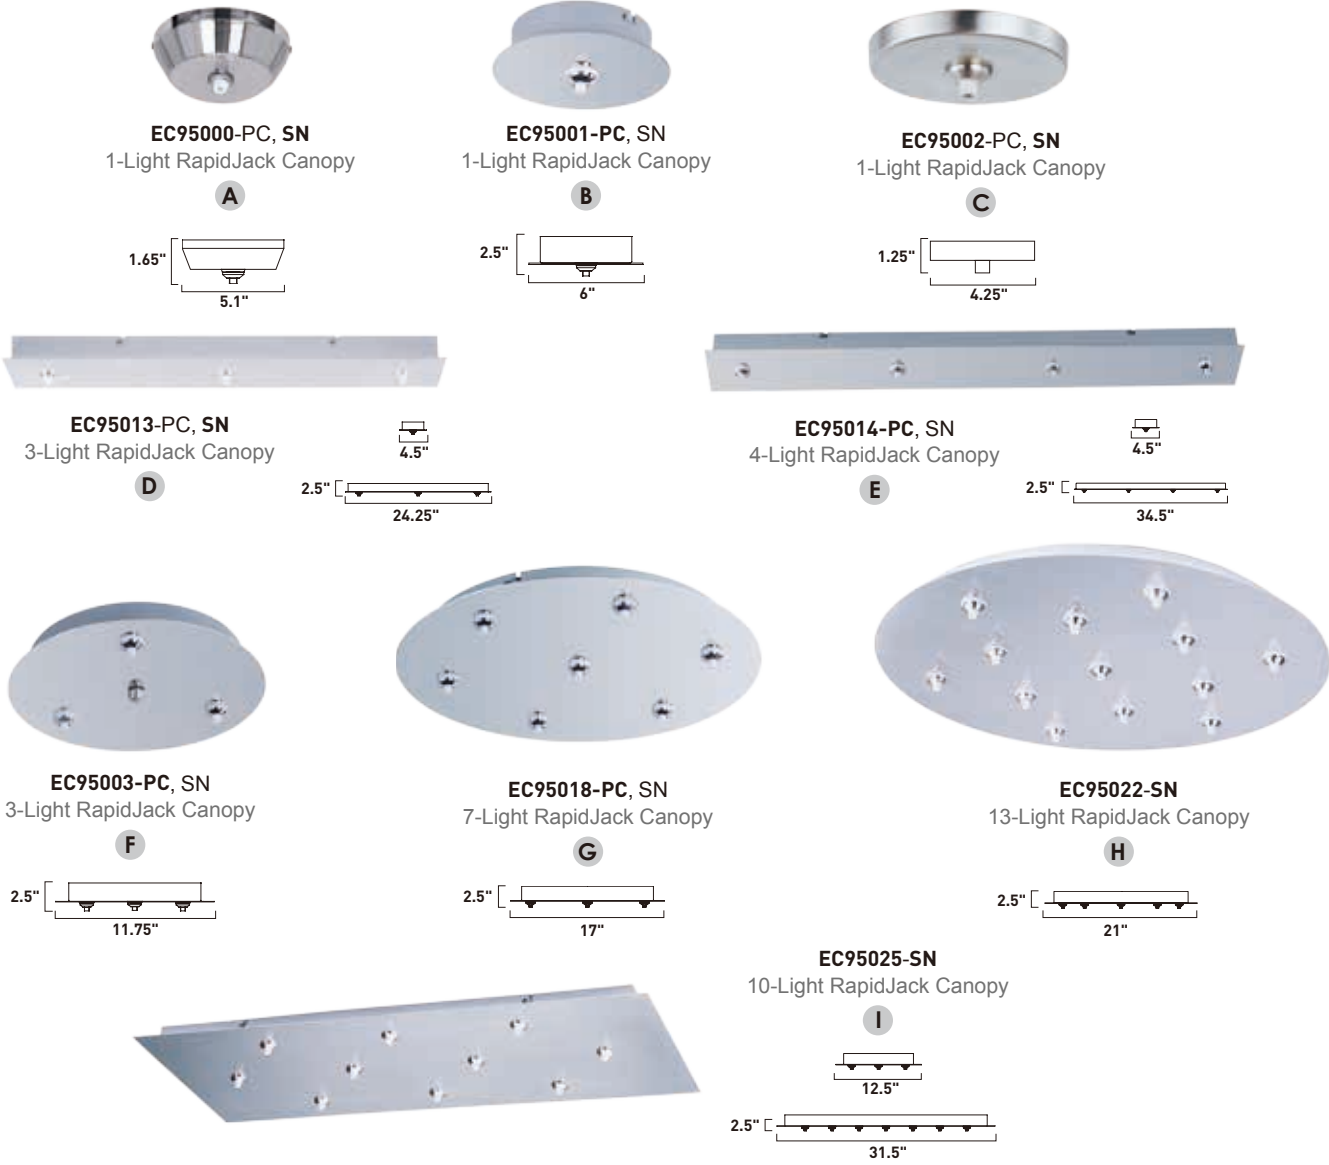

STEP 1: PICK YOUR CANOPY

- Xenon canopy options
- Low-Voltage Electronic Dimmer
- Transformer power source
- Available in two finishes: Polished Chrome or Satin Nickel

EC95000-PC, SN
1-Light RapidJack Canopy

A

EC95001-PC, SN
1-Light RapidJack Canopy

B

C

EC95013-PC, SN
3-Light RapidJack Canopy

D

EC95014-PC, SN
4-Light RapidJack Canopy

E

F

G

H

I

ITEM #	FINISH	DIMENSION	Additional Information	
A	EC95000	PC, SN	5.1"W x 1.65"H	50W Lighttech Transformer
B	EC95001	PC, SN	6"W x 2.5"H	60W Electronic Transformer
C	EC95002	PC, SN	4.25"W x 1.25"H	60W Electronic Transformer
D	EC95013	PC, SN	24.25"L x 4.5"H x 2.5"H	150W Electronic Transformer
E	EC95014	PC, SN	34.5"L x 4.5"H x 2.5"H	200W Electronic Transformer
F	EC95003	PC, SN	11.75"W x 2.5"H	150W Electronic Transformer
G	EC95018	PC, SN	17"W x 2.5"H	350W Electronic Transformers
H	EC95022	SN	21"W x 2.5"H	650W Electronic Transformers
I	EC95025	SN	31.5"L x 12.5"H x 2.5"H	500W Electronic Transformers

Finish options: Polished Chrome (PC) Satin Nickel (SN)