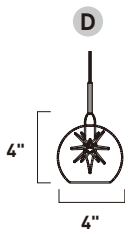

EP96080-24,25
Pendant

-25 Amber

EP96038-10SN
Pendant