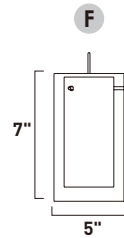

GLACE

INCA

EP96070-10PC
Pendant

E

BRILLIANT

EP96077-20PC
Pendant

G

	ITEM #	FINISH	LAMPING	DIMENSION	LUMENS	Additional Information
D	EP96080	24, 25	1 x 20W G4 (Incl.)	4"W x 4"H	320	Includes a RapidJack fitting Two glass options   
E	EP96070	10PC	1 x 50W GY6.35 T4 (Incl.)	7"W x 4"H	750	Includes a RapidJack fitting   
F	EP96038	10SN	1 x 50W GY6.35 T4 (Incl.)	5"W x 7"H	750	Includes a RapidJack fitting   
G	EP96077	20PC	1 x 20W G4 (Incl.)	5"W x 5"H	320	Includes a RapidJack fitting   