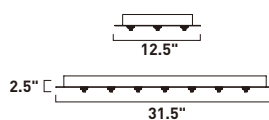

EC95025-SN
10-Light RapidJack Canopy

I

ITEM #	FINISH	DIMENSION	Additional Information	
A	EC95000	PC, SN	5.1"W x 1.65"H	50W Lighttech Transformer  
B	EC95001	PC, SN	6"W x 2.5"H	60W Electronic Transformer  
C	EC95002	PC, SN	4.25"W x 1.25"H	60W Electronic Transformer  
D	EC95013	PC, SN	24.25"L x 4.5"H x 2.5"H	150W Electronic Transformer  
E	EC95014	PC, SN	34.5"L x 4.5"H x 2.5"H	200W Electronic Transformer  
F	EC95003	PC, SN	11.75"W x 2.5"H	150W Electronic Transformer  
G	EC95018	PC, SN	17"W x 2.5"H	350W Electronic Transformers  
H	EC95022	SN	21"W x 2.5"H	650W Electronic Transformers  
I	EC95025	SN	31.5"L x 12.5"H x 2.5"H	500W Electronic Transformers  