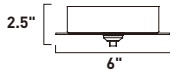

STEP 1: PICK YOUR CANOPY

- Xenon canopy options
- Low-Voltage Electronic Dimmer
- Transformer power source
- Available in two finishes: Polished Chrome or Satin Nickel

A

B

C

D

E

F

G

H

I

ITEM #	FINISH	DIMENSION	Additional Information	
A	EC95000	PC, SN	5.1"W x 1.65"H	50W Lighttech Transformer
B	EC95001	PC, SN	6"W x 2.5"H	60W Electronic Transformer
C	EC95002	PC, SN	4.25"W x 1.25"H	60W Electronic Transformer
D	EC95013	PC, SN	24.25"L x 4.5"H x 2.5"H	150W Electronic Transformer
E	EC95014	PC, SN	34.5"L x 4.5"H x 2.5"H	200W Electronic Transformer
F	EC95003	PC, SN	11.75"W x 2.5"H	150W Electronic Transformer
G	EC95018	PC, SN	17"W x 2.5"H	350W Electronic Transformers
H	EC95022	SN	21"W x 2.5"H	650W Electronic Transformers
I	EC95025	SN	31.5"L x 12.5"H x 2.5"H	500W Electronic Transformers

Finish options: Polished Chrome (PC) Satin Nickel (SN)