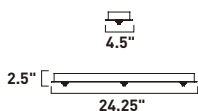

EC95013-PC, SN
3-Light RapidJack Canopy

D

E