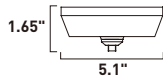

EC85002-PC, SN
1-Light RapidJack Canopy

B