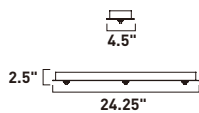

RAPIDJACK®

STEP 1: PICK YOUR CANOPY

- LED canopy options
- Lutron or Leviton CL Driver are suggested
- Available in two finishes: Polished Chrome or Satin Nickel

A

B

D

F

G

C

E

H

I

ITEM #	FINISH	DIMENSION	Additional Information
A	EC85000 : PC, SN	5.1"W x 1.65"H	10W Max Dimmable Driver
B	EC85002 : PC, SN	4.25"W x 1.25"H	10W Max Dimmable Driver
C	EC85004 : PC, SN	10.75"W x 2.5"H	30W Max Dimmable Driver
D	EC85013 : PC, SN	24.25"L x 4.5"H x 2.5"H	30W Max Dimmable Driver
E	EC85014 : PC, SN	34.5"L x 4.5"H x 2.5"H	30W Max Dimmable Driver
F	EC85003 : PC, SN	11.75"W x 2.5"H	30W Max Dimmable Driver
G	EC85018 : PC, SN	17"W x 2.5"H	60W Max Dimmable Drivers
H	EC85022 : PC, SN	21"W x 2.5"H	90W Max Dimmable Drivers
I	EC85025 : PC, SN	31.5"L x 12.5"H x 2.5"H	80W Max Dimmable Drivers

Finish options: Polished Chrome (PC) Satin Nickel (SN)