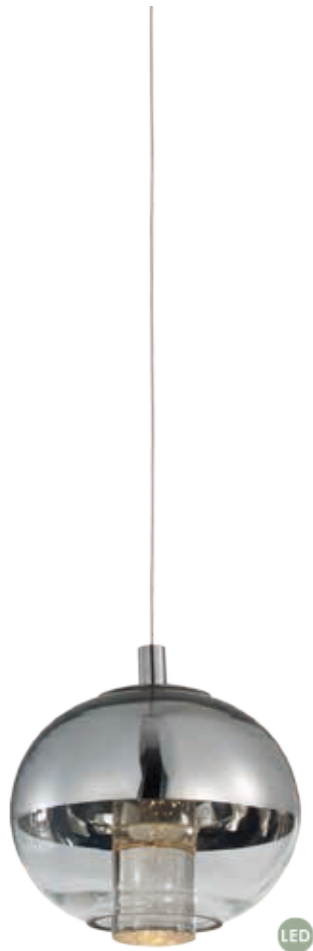

RAPIDJACK®

STEP 2: PENDANTS

- Standard Dimmable
- Canopy sold separately

ZING

EP96315-81PC
Pendant

A