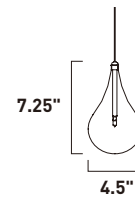

EP96317-91PC
Pendant

B

LARMES

EP96010-18SN
Pendant

C

(Optional)
BUL-1.5W-G4-CL-12V
G4 LED Bulb
1.5W
Color Temperature: 3000K
Total Rated Lumens: 105
Life Rated: 30,000 Hours

ITEM #	FINISH	LAMPING	DIMENSION	LUMENS	Additional Information
A	EP96315 81PC	3W LED (Incl.)	4.75"W x 5"H	150	Includes a RapidJack fitting
B	EP96317 91PC	1.5W LED (Incl.)	3.15"W x 3.1"H	105	Includes a RapidJack fitting
C	EP96010 18SN	1 x 20W G4 (Incl.)	4.5"W x 7.25"H	320	Includes a RapidJack fitting

GLACE

INCA

EP96070-10PC
Pendant

E

BRILLIANT

EP96077-20PC
Pendant

G

	ITEM #	FINISH	LAMPING	DIMENSION	LUMENS	Additional Information
D	EP96080	24, 25	1 x 20W G4 (Incl.)	4"W x 4"H	320	Includes a RapidJack fitting Two glass options   
E	EP96070	10PC	1 x 50W GY6.35 T4 (Incl.)	7"W x 4"H	750	Includes a RapidJack fitting   
F	EP96038	10SN	1 x 50W GY6.35 T4 (Incl.)	5"W x 7"H	750	Includes a RapidJack fitting   
G	EP96077	20PC	1 x 20W G4 (Incl.)	5"W x 5"H	320	Includes a RapidJack fitting   