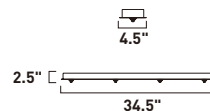

EC95014-PC, SN
4-Light RapidJack Canopy