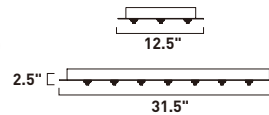

C

EC85014-PC, SN
4-Light RapidJack Canopy

E

EC85022-PC, SN
13-Light RapidJack Canopy

H

EC85025-PC, SN
10-Light RapidJack Canopy

I

ITEM #	FINISH	DIMENSION	Additional Information
A	EC85000 : PC, SN	5.1"W x 1.65"H	10W Max Dimmable Driver
B	EC85002 : PC, SN	4.25"W x 1.25"H	10W Max Dimmable Driver
C	EC85004 : PC, SN	10.75"W x 2.5"H	30W Max Dimmable Driver
D	EC85013 : PC, SN	24.25"L x 4.5"H x 2.5"H	30W Max Dimmable Driver
E	EC85014 : PC, SN	34.5"L x 4.5"H x 2.5"H	30W Max Dimmable Driver
F	EC85003 : PC, SN	11.75"W x 2.5"H	30W Max Dimmable Driver
G	EC85018 : PC, SN	17"W x 2.5"H	60W Max Dimmable Drivers
H	EC85022 : PC, SN	21"W x 2.5"H	90W Max Dimmable Drivers
I	EC85025 : PC, SN	31.5"L x 12.5"H x 2.5"H	80W Max Dimmable Drivers