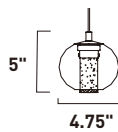

HARMONY

EP96317-91PC
Pendant

B