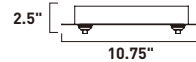

C

EC85014-PC, SN
4-Light RapidJack Canopy

E

EC85022-PC, SN
13-Light RapidJack Canopy

H

EC85025-PC, SN
10-Light RapidJack Canopy

I

ITEM #	FINISH	DIMENSION	Additional Information
A	EC85000 : PC, SN	5.1"W x 1.65"H	10W Max Dimmable Driver
B	EC85002 : PC, SN	4.25"W x 1.25"H	10W Max Dimmable Driver
C	EC85004 : PC, SN	10.75"W x 2.5"H	30W Max Dimmable Driver
D	EC85013 : PC, SN	24.25"L x 4.5"H x 2.5"H	30W Max Dimmable Driver
E	EC85014 : PC, SN	34.5"L x 4.5"H x 2.5"H	30W Max Dimmable Driver
F	EC85003 : PC, SN	11.75"W x 2.5"H	30W Max Dimmable Driver
G	EC85018 : PC, SN	17"W x 2.5"H	60W Max Dimmable Drivers
H	EC85022 : PC, SN	21"W x 2.5"H	90W Max Dimmable Drivers
I	EC85025 : PC, SN	31.5"L x 12.5"H x 2.5"H	80W Max Dimmable Drivers