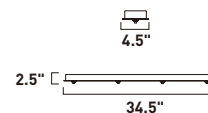

C

EC85014-PC, SN
4-Light RapidJack Canopy

E

EC85022-PC, SN
13-Light RapidJack Canopy

H

EC85025-PC, SN
10-Light RapidJack Canopy

I

ITEM #	FINISH	DIMENSION	Additional Information
A	EC85000 : PC, SN	5.1"W x 1.65"H	10W Max Dimmable Driver
B	EC85002 : PC, SN	4.25"W x 1.25"H	10W Max Dimmable Driver
C	EC85004 : PC, SN	10.75"W x 2.5"H	30W Max Dimmable Driver
D	EC85013 : PC, SN	24.25"L x 4.5"H x 2.5"H	30W Max Dimmable Driver
E	EC85014 : PC, SN	34.5"L x 4.5"H x 2.5"H	30W Max Dimmable Driver
F	EC85003 : PC, SN	11.75"W x 2.5"H	30W Max Dimmable Driver
G	EC85018 : PC, SN	17"W x 2.5"H	60W Max Dimmable Drivers
H	EC85022 : PC, SN	21"W x 2.5"H	90W Max Dimmable Drivers
I	EC85025 : PC, SN	31.5"L x 12.5"H x 2.5"H	80W Max Dimmable Drivers