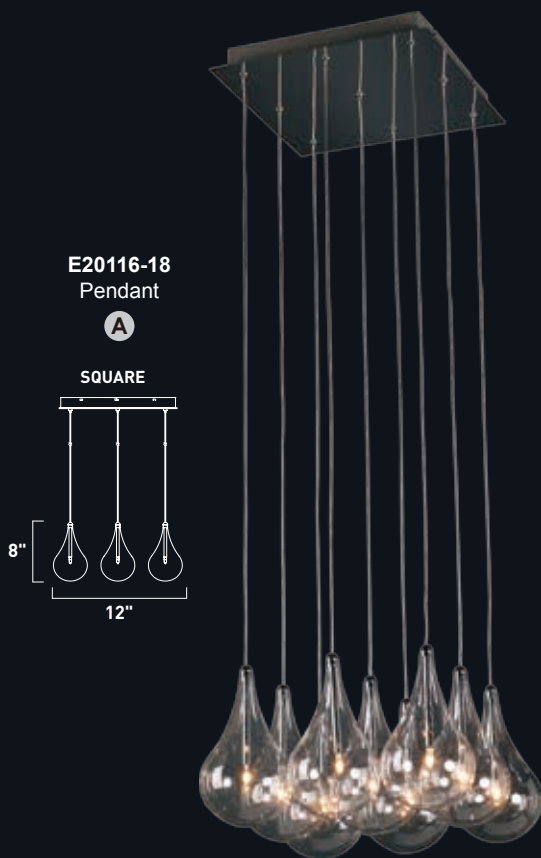

LARMES

A simple idea gracefully executed in the Larmes collection. Row upon row of Clear oversized teardrops, mounted onto an extended Polished Chrome lamp holder that supports xenon lamps, sets the stage. Individually adjustable drops for custom stagger effects allow for dramatic impact. An added benefit of each drop being aircraft cable-suspended, is the ability to adjust the overall height of the piece to fit the space. The final result is stark and stunning.

LARMES

- Electronic Low Voltage Dimmer
- 2900K Color Temperature

E20117-18
Pendant

A

E23111-18
Pendant

B

	ITEM #	FINISH	LAMPING	DIMENSION	LUMENS	Additional Information
A	E20117	18	16 x 10W G4 2900K (Incl.)	19"W x 8"H x 138"OAH	1920	 
B	E23111	18	1 x 20W G4 2900K (Incl.)	5"W x 8"H x 138"OAH	320	 

Finish: Clear glass (18)

LARMES

- Electronic Low Voltage Dimmer
- 2900K Color Temperature

	ITEM #	FINISH	LAMPING	DIMENSION	LUMENS	Additional Information
A	E20116	18	9 x 10W G4 2900K (Incl.)	12"W x 8"H x 66"OAH	1080	
B	E20115	18	9 x 10W G4 2900K (Incl.)	22"W x 8"H x 76"OAH	1080	
C	E23115	18	5 x 20W G4 2900K (Incl.)	30.5"L x 5"W x 8"H x 138"OAH	1600	

Finish: Clear glass (18)

E20118-18
Pendant

D

E23119-18
Pendant

E

	ITEM #	FINISH	LAMPING	DIMENSION	LUMENS	Additional Information
D	E20118	18	24 x 10W G4 2900K (Incl.)	37.5"L x 12"W x 8"H x 66"OAH	2880	
E	E23119	18	9 x 20W G4 2900K (Incl.)	56"L x 5"W x 8"H x 138"OAH	2880	