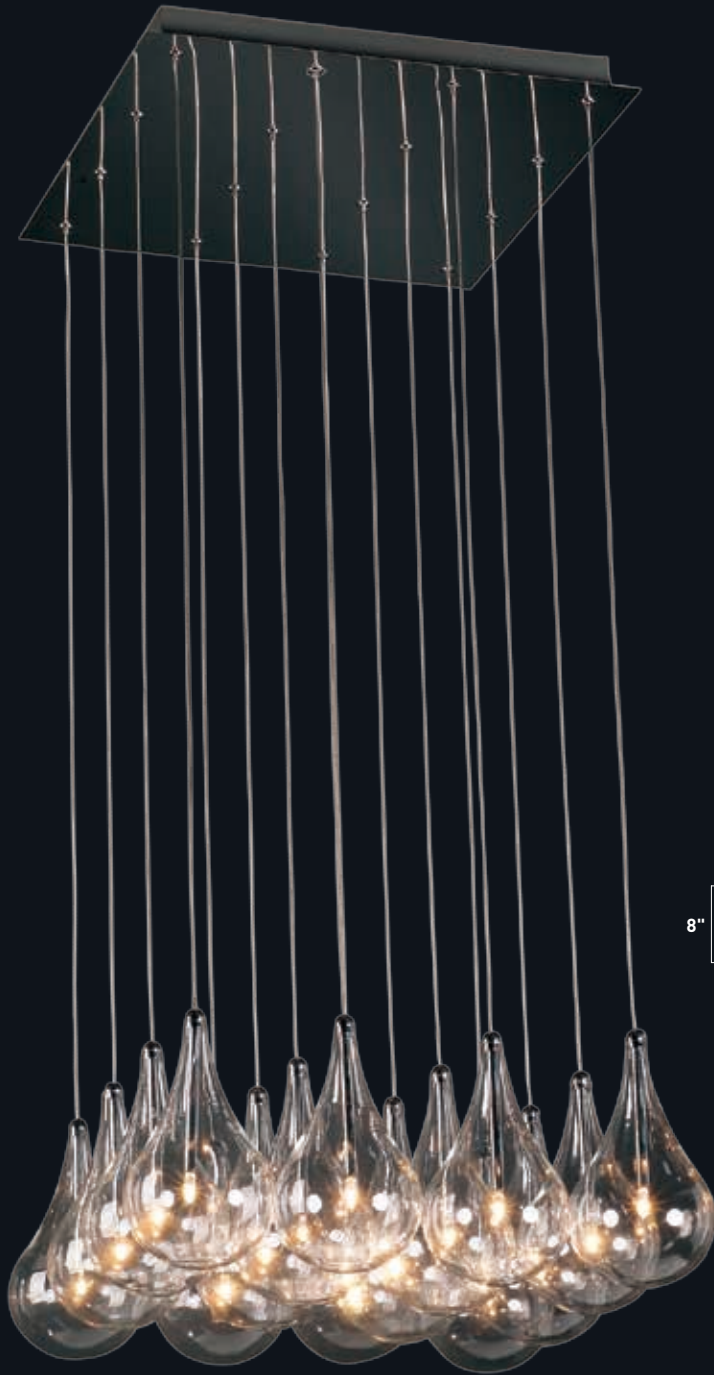

LARMES

A simple idea gracefully executed in the Larmes collection. Row upon row of Clear oversized teardrops, mounted onto an extended Polished Chrome lamp holder that supports xenon lamps, sets the stage. Individually adjustable drops for custom stagger effects allow for dramatic impact. An added benefit of each drop being aircraft cable-suspended, is the ability to adjust the overall height of the piece to fit the space. The final result is stark and stunning.

LARMES

- Electronic Low Voltage Dimmer
- 2900K Color Temperature

E20117-18
Pendant

A

E23111-18
Pendant

B

	ITEM #	FINISH	LAMPING	DIMENSION	LUMENS	Additional Information
A	E20117	18	16 x 10W G4 2900K (Incl.)	19"W x 8"H x 138"OAH	1920	 
B	E23111	18	1 x 20W G4 2900K (Incl.)	5"W x 8"H x 138"OAH	320	 

Finish: Clear glass (18)

E20118-18
Pendant

D

E23119-18
Pendant

E

	ITEM #	FINISH	LAMPING	DIMENSION	LUMENS	Additional Information
D	E20118	18	24 x 10W G4 2900K (Incl.)	37.5"L x 12"W x 8"H x 66"OAH	2880	
E	E23119	18	9 x 20W G4 2900K (Incl.)	56"L x 5"W x 8"H x 138"OAH	2880	

Finish: Clear glass (18)