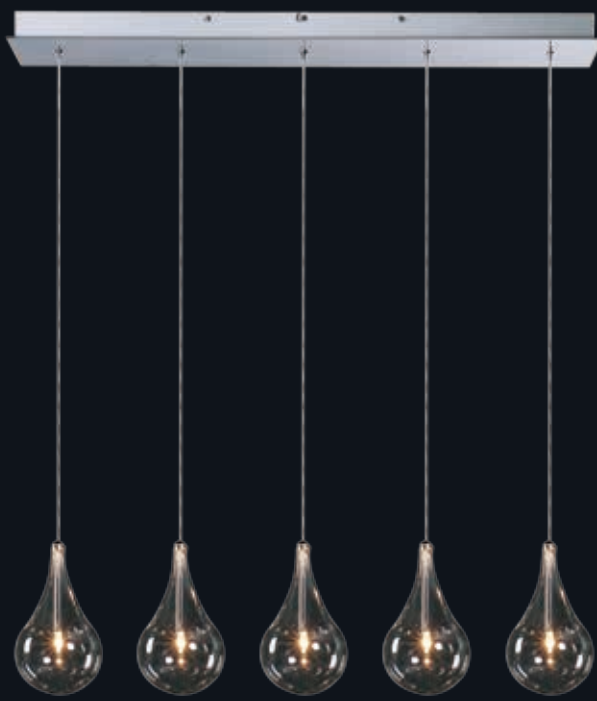

LARMES

A simple idea gracefully executed in the Larmes collection. Row upon row of Clear oversized teardrops, mounted onto an extended Polished Chrome lamp holder that supports xenon lamps, sets the stage. Individually adjustable drops for custom stagger effects allow for dramatic impact. An added benefit of each drop being aircraft cable-suspended, is the ability to adjust the overall height of the piece to fit the space. The final result is stark and stunning.

LARMES

- Electronic Low Voltage Dimmer
- 2900K Color Temperature

E20117-18
Pendant

A

E23111-18
Pendant

B

	ITEM #	FINISH	LAMPING	DIMENSION	LUMENS	Additional Information
A	E20117	18	16 x 10W G4 2900K (Incl.)	19"W x 8"H x 138"OAH	1920	 
B	E23111	18	1 x 20W G4 2900K (Incl.)	5"W x 8"H x 138"OAH	320	 

Finish: Clear glass (18)

LARMES

- Electronic Low Voltage Dimmer
- 2900K Color Temperature

	ITEM #	FINISH	LAMPING	DIMENSION	LUMENS	Additional Information
A	E20116	18	9 x 10W G4 2900K (Incl.)	12"W x 8"H x 66"OAH	1080	
B	E20115	18	9 x 10W G4 2900K (Incl.)	22"W x 8"H x 76"OAH	1080	
C	E23115	18	5 x 20W G4 2900K (Incl.)	30.5"L x 5"W x 8"H x 138"OAH	1600	

Finish: Clear glass (18)

E20118-18
Pendant

D

E23119-18
Pendant

E

	ITEM #	FINISH	LAMPING	DIMENSION	LUMENS	Additional Information
D	E20118	18	24 x 10W G4 2900K (Incl.)	37.5"L x 12"W x 8"H x 66"OAH	2880	
E	E23119	18	9 x 20W G4 2900K (Incl.)	56"L x 5"W x 8"H x 138"OAH	2880	