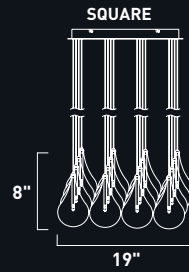

LARMES

A simple idea gracefully executed in the Larmes collection. Row upon row of Clear oversized teardrops, mounted onto an extended Polished Chrome lamp holder that supports xenon lamps, sets the stage. Individually adjustable drops for custom stagger effects allow for dramatic impact. An added benefit of each drop being aircraft cable-suspended, is the ability to adjust the overall height of the piece to fit the space. The final result is stark and stunning.

LARMES

- Electronic Low Voltage Dimmer
- 2900K Color Temperature

E20117-18
Pendant

A

E23111-18
Pendant

B

	ITEM #	FINISH	LAMPING	DIMENSION	LUMENS	Additional Information
A	E20117	18	16 x 10W G4 2900K (Incl.)	19"W x 8"H x 138"OAH	1920	 
B	E23111	18	1 x 20W G4 2900K (Incl.)	5"W x 8"H x 138"OAH	320	 

Finish: Clear glass (18)

LARMES

- Electronic Low Voltage Dimmer
- 2900K Color Temperature

	ITEM #	FINISH	LAMPING	DIMENSION	LUMENS	Additional Information
A	E20116	18	9 x 10W G4 2900K (Incl.)	12"W x 8"H x 66"OAH	1080	
B	E20115	18	9 x 10W G4 2900K (Incl.)	22"W x 8"H x 76"OAH	1080	
C	E23115	18	5 x 20W G4 2900K (Incl.)	30.5"L x 5"W x 8"H x 138"OAH	1600	

Finish: Clear glass (18)

E20118-18
Pendant

D

E23119-18
Pendant

E

	ITEM #	FINISH	LAMPING	DIMENSION	LUMENS	Additional Information
D	E20118	18	24 x 10W G4 2900K (Incl.)	37.5"L x 12"W x 8"H x 66"OAH	2880	
E	E23119	18	9 x 20W G4 2900K (Incl.)	56"L x 5"W x 8"H x 138"OAH	2880	