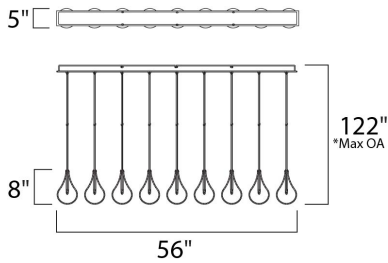

**PRODUCT DESCRIPTION**

A simple idea gracefully executed in the Larmes collection. Row upon row of Clear oversized teardrops, mounted onto an extended Polished Chrome lamp holder that supports xenon lamps, sets the stage. Individually adjustable drops for custom stagger effects allow for dramatic impact. An added benefit of each drop being aircraft cable-suspended, is the ability to adjust the overall height of the piece to fit the space. The final result is stark and stunning.

\*max overall height

**MEASUREMENTS**

- DIMENSION : 56" L x 5" W x 8" H
- MAX OAH : 122" OAH
- CANOPY : 1.25" W x 1.38" H x 55.04" L
- HANGING WEIGHT : 11.22 lb

**LAMPING**

- LUMENS : 2,880 Rated
- BULB : 9 x 20W Xenon 12V G4 , 180W Total
- BULB INCLUDED : (Included)
- DIMMABLE : Electronic Low Voltage (ELV)
- COLOR\_TEMP : 2900K