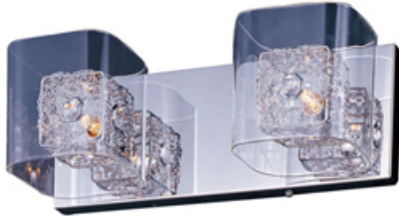

Product Specifications for E22832-18PC

Job Name:	Job Type:
Quantity:	Comments:

**E22832-18PC**  
**Gem 2-Light Bath Vanity**

**Finish**  
Polished Chrome

**Glass/Shade**  
Clear

**Product Category**  
Bath Vanity

**Lamping**

Number of Bulb(s)	2
Light Type	Xenon
Bulb Type	G9
Max Bulb Wattage	60
Max Fixture Wattage	120
Rated Life	±2,000 Hours
Rated Lumens	±1,600
Color Temp	±2,900 K
Bulb(s) Included	Yes
Light Up/Down	N/A
Beam Spread	N/A
CRI	N/A
Photo Cell Included	N/A
Ballast/Driver/Transformer	No
Dimmable	Standard