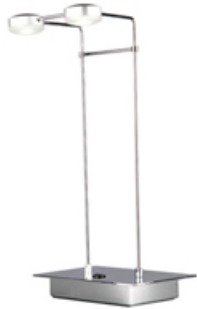

Product Specifications for E20962-10

Job Name:	Job Type:
Quantity:	Comments:

**E20962-10**  
**Linus 2-Light LED Table Lamp**

**Finish**  
Polished Chrome

**Glass/Shade**  
Clear/White

**Product Category**  
Table Lamp

**Lamping**

Number of Bulb(s)	2
Light Type	LED
Bulb Type	LED
Max Bulb Wattage	3
Max Fixture Wattage	6
Rated Life	±50,000 Hours
Rated Lumens	±270
Color Temp	±3,000 K
Bulb(s) Included	Integrated
Light Up/Down	N/A
Beam Spread	N/A
CRI	N/A
Photo Cell Included	N/A
Ballast/Driver/Transformer	Yes
Dimmable	No

**Measurements**

Width	8.00"
Height	16.00"
Length	N/A
Extension	N/A
Back Plate Width	N/A
Back Plate Height	N/A
HCO	N/A
Min Overall Height	N/A
Max Overall Height	N/A
Hanging Weight	N/A
Height Adjustable	N/A
Slope	N/A
Chain Length	N/A
Wire Length	N/A
Canopy Width	N/A
Canopy Height	N/A
Canopy Length	N/A