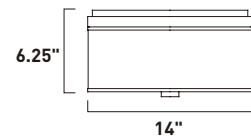

**C**

ITEM #	FINISH	LAMPING	DIMENSION	LUMENS	Additional Information
<b>A</b>	E95000   100SN, 101OI	2 x 40W MB (Not Incl.)	10"W x 6.25"H	680	Includes tempered glass diffuser 
<b>B</b>	E95004   100SN, 101OI	3 x 60W MB (Not Incl.)	20"W x 6.25"H	2016	Includes tempered glass diffuser 
<b>C</b>	E95002   100SN, 101OI	2 x 60W MB (Not Incl.)	14"W x 6.25"H	1344	Includes tempered glass diffuser 