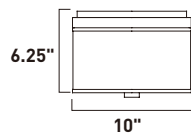

A

E95004-100SN, -101OI
Flush Mount

B