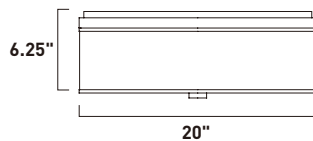

E95002-100SN, -101OI
Flush Mount

C