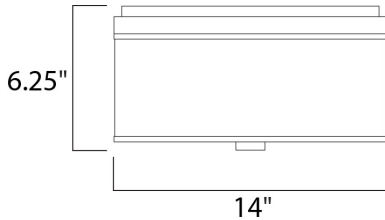

MEASUREMENTS

DIMENSION : 14" L x 14" W x 6.25" H
 HANGING WEIGHT : 6.3 lb

LAMPING

INPUT VOLTAGE : 120V
 LUMENS : 1,344 Rated
 BULB : 2 x 60W Incandescent E26 Medium , 120W Total
 BULB INCLUDED : (Not Included)
 DIMMABLE : Yes
 COLOR_TEMP : 2700K