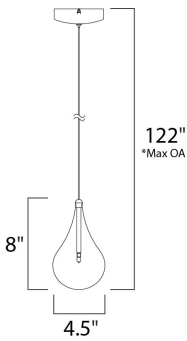

PRODUCT DESCRIPTION

A simple idea gracefully executed in the Larmes collection. Row upon row of Clear oversized teardrops, mounted onto an extended Polished Chrome lamp holder that supports xenon lamps, sets the stage. Individually adjustable drops for custom stagger effects allow for dramatic impact. An added benefit of each drop being aircraft cable-suspended, is the ability to adjust the overall height of the piece to fit the space. The final result is stark and stunning.

*max overall height

MEASUREMENTS

- DIMENSION : 4.5" L x 4.5" W x 8" H
- MAX OAH : 122" OAH
- HANGING WEIGHT : 1.32 lb

LAMPING

- LUMENS : 320 Rated
- BULB : 1 x 20W Xenon 12V G4 , 20W Total
- BULB INCLUDED : (Included)
- DIMMABLE : Electronic Low Voltage (ELV)
- COLOR_TEMP : 2900K