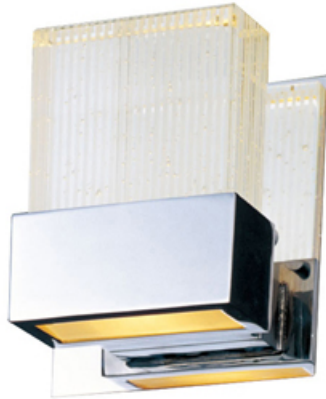

Product Specifications for E22731-89PC

Job Name:	Job Type:
Quantity:	Comments:

E22731-89PC
Fizz 1-Light Bath Vanity

Finish
Polished Chrome

Glass/Shade
Etched/Bubble

Product Category
Bath Vanity

Lamping

Number of Bulb(s)	1
Light Type	Xenon
Bulb Type	G9
Max Bulb Wattage	50
Max Fixture Wattage	50
Rated Life	±2,000 Hours
Rated Lumens	±750
Color Temp	±2,900 K
Bulb(s) Included	Yes
Light Up/Down	N/A
Beam Spread	N/A
CRI	N/A
Photo Cell Included	N/A
Ballast/Driver/Transformer	No
Dimmable	NO

Measurements

Width	5.00"
Height	5.50"
Length	N/A
Extension	3.75"
Back Plate Width	N/A
Back Plate Height	N/A
HCO	3.00"
Min Overall Height	N/A
Max Overall Height	N/A
Hanging Weight	2.61 lb(s)
Height Adjustable	N/A
Slope	N/A
Chain Length	N/A
Wire Length	N/A
Canopy Width	
Canopy Height	
Canopy Length	N/A