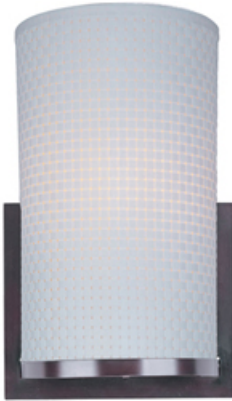

Product Specifications for E95184-100OI

Job Name:	Job Type:
Quantity:	Comments:

E95184-100OI
Elements 1-Light Wall Sconce

Finish

Oil Rubbed Bronze

Glass/Shade

Product Category

Wall Sconce

Lamping

Number of Bulb(s)	1
Light Type	Fluorescent
Bulb Type	GU24
Max Bulb Wattage	18
Max Fixture Wattage	18
Rated Life	±10,000 Hours
Rated Lumens	±1,355
Color Temp	±2,700 K
Bulb(s) Included	Yes
Light Up/Down	N/A
Beam Spread	N/A
CRI	N/A
Photo Cell Included	N/A
Ballast/Driver/Transformer	No
Dimmable	No