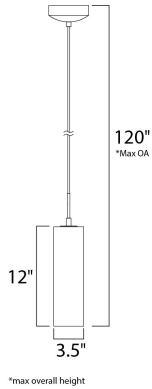

PRODUCT DESCRIPTION

Inspired by the small disks of glass that are used as ornaments in stained glass windows, the Rondelle single light White or Red pendants presents a simple and clean cylindrical form. The Rondelle possess matching glass canopy accented by Polished Chrome hardware and featuring adjustable height for maximum adaptability. Consider it the perfect lighting solution for bar, bathroom, kitchen island or pool table.

MEASUREMENTS

DIMENSION : 3.5" W x 12" H
 MAX OAH : 120" OAH
 HANGING WEIGHT : 3.96 lb

LAMPING

INPUT VOLTAGE : 120V
 LUMENS : 672 Rated
 BULB : 1 x 60W Incandescent E26 Medium , 60W Total
 DIMMABLE : Yes
 COLOR_TEMP : 2700K