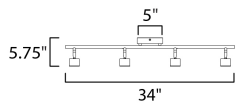

**MEASUREMENTS**

DIMENSION : 34" L x 5" W x 5.75" H  
 MAX OAH : 5" W x 1.2" H  
 HANGING WEIGHT : 2.51 lb

**LAMPING**

INPUT VOLTAGE : 120-277VV  
 LUMENS : 1,820 Rated (1,580 Del.)  
 BULB : 4 x 7W LED PCB Integrated , 28W Total  
 BULB INCLUDED : (Integrated)  
 DIMMABLE : ELV at 120V  
 CRI : 90 CRI  
 COLOR\_TEMP : 3000K  
 LIGHTING\_DIRECTION : Directional