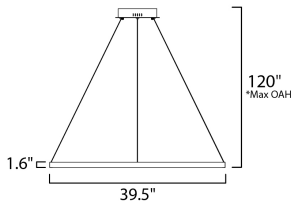

MEASUREMENTS

DIMENSION : 39.5" L x 39.5" W x 1.5" H
 MAX OAH : 118" OAH
 CANOPY : 10" W x 2" H x 10" L
 HANGING WEIGHT : 6.16 lb

LAMPING

INPUT VOLTAGE : 120V
 LUMENS : 2,870 Rated (1,200 Del.)
 BULB : 1 x 41W LED PCB Integrated , 41W Total
 BULB INCLUDED : (Integrated)
 DIMMABLE : Bluetooth Triac & ELV
 CRI : 90 CRI
 COLOR_TEMP : 2700-6000K