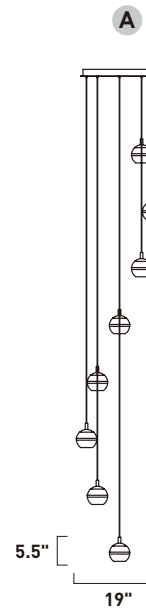

SWANK

Orbs of crystal Clear acrylic are trimmed with a Polished Chrome band and frosted inside for excellent light diffusion. The bottom is dimpled for a unique optical effect.

SWANK

- Clear with Frosted interior Acrylic Orbs
- 3000K LED, CRI 80
- Dimmable with CL Triac Dimmer

E24598-93PC
Pendant

ITEM #	FINISH	LAMPING	DIMENSION	LUMENS			Additional Information
				CRI	INIT.	DEL.	
A E24598	93PC	8 x 6W PCB LED 3000K (Integrated)	19"W x 5.5"H, 127.5"OAH	80+	3840	5128	

Finish: Frost/Clear Acrylic (93) Polished Chrome (PC)

SWANK

- Clear with Frosted interior Acrylic Orbs
- 3000K LED, CRI 80
- Dimmable with CL Triac Dimmer

E24593-93PC
Pendant

A

E24595-93PC
Pendant

B

	ITEM #	FINISH	LAMPING	DIMENSION	CRI	LUMENS		Additional Information
						INIT.	DEL.	
A	E24593	93PC	3 x 6W PCB LED 3000K (Integrated)	11.75"W x 5.5"H, 127.5"OAH	80+	1440	1923	
B	E24595	93PC	5 x 6W PCB LED 3000K (Integrated)	15"W x 5.5"H, 127.5"OAH	80+	2400	3205	

Finish: Frost/Clear Acrylic (93) Polished Chrome (PC)

• Flush Mount Option

E24590-93PC
Wall/Flush Mount

E24591-93PC
Pendant

	ITEM #	FINISH	LAMPING	DIMENSION	HCO	CRI	LUMENS INIT.	LUMENS DEL.	Additional Information
C	E24590	93PC	1 x 6W PCB LED 3000K (Integrated)	4.75"W x 6"H x 6"Ext.	2.5"	80+	480	640	
D	E24591	93PC	1 x 6W PCB LED 3000K (Integrated)	4.5"W x 5.5"H, 127.75"OAH		80+	480	640	