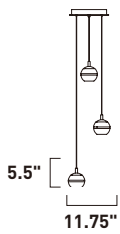

E24598-93PC
Pendant

ITEM #	FINISH	LAMPING	DIMENSION	LUMENS			Additional Information
				CRI	INIT.	DEL.	
A E24598	93PC	8 x 6W PCB LED 3000K (Integrated)	19"W x 5.5"H, 127.5"OAH	80+	3840	5128	

Finish: Frost/Clear Acrylic (93) Polished Chrome (PC)

SWANK

- Clear with Frosted interior Acrylic Orbs
- 3000K LED, CRI 80
- Dimmable with CL Triac Dimmer

E24593-93PC
Pendant

A

E24595-93PC
Pendant

B

	ITEM #	FINISH	LAMPING	DIMENSION	CRI	LUMENS		Additional Information
						INIT.	DEL.	
A	E24593	93PC	3 x 6W PCB LED 3000K (Integrated)	11.75"W x 5.5"H, 127.5"OAH	80+	1440	1923	
B	E24595	93PC	5 x 6W PCB LED 3000K (Integrated)	15"W x 5.5"H, 127.5"OAH	80+	2400	3205	

Finish: Frost/Clear Acrylic (93) Polished Chrome (PC)

• Flush Mount Option

E24590-93PC
Wall/Flush Mount

E24591-93PC
Pendant

	ITEM #	FINISH	LAMPING	DIMENSION	HCO	CRI	LUMENS INIT.	LUMENS DEL.	Additional Information
C	E24590	93PC	1 x 6W PCB LED 3000K (Integrated)	4.75"W x 6"H x 6"Ext.	2.5"	80+	480	640	
D	E24591	93PC	1 x 6W PCB LED 3000K (Integrated)	4.5"W x 5.5"H, 127.75"OAH		80+	480	640	