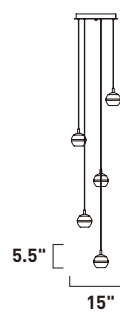

E24598-93PC
Pendant

ITEM #	FINISH	LAMPING	DIMENSION	LUMENS			Additional Information
				CRI	INIT.	DEL.	
A E24598	93PC	8 x 6W PCB LED 3000K (Integrated)	19"W x 5.5"H, 127.5"OAH	80+	3840	5128	

Finish: Frost/Clear Acrylic (93) Polished Chrome (PC)

SWANK

- Clear with Frosted interior Acrylic Orbs
- 3000K LED, CRI 80
- Dimmable with CL Triac Dimmer

E24593-93PC
Pendant

A

E24595-93PC
Pendant

B

	ITEM #	FINISH	LAMPING	DIMENSION	CRI	LUMENS		Additional Information
						INIT.	DEL.	
A	E24593	93PC	3 x 6W PCB LED 3000K (Integrated)	11.75"W x 5.5"H, 127.5"OAH	80+	1440	1923	
B	E24595	93PC	5 x 6W PCB LED 3000K (Integrated)	15"W x 5.5"H, 127.5"OAH	80+	2400	3205	

Finish: Frost/Clear Acrylic (93) Polished Chrome (PC)

• Flush Mount Option

E24590-93PC
Wall/Flush Mount

E24591-93PC
Pendant

	ITEM #	FINISH	LAMPING	DIMENSION	HCO	CRI	LUMENS INIT.	LUMENS DEL.	Additional Information
C	E24590	93PC	1 x 6W PCB LED 3000K (Integrated)	4.75"W x 6"H x 6"Ext.	2.5"	80+	480	640	
D	E24591	93PC	1 x 6W PCB LED 3000K (Integrated)	4.5"W x 5.5"H, 127.75"OAH		80+	480	640	