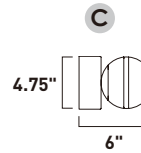

E24598-93PC
Pendant

ITEM #	FINISH	LAMPING	DIMENSION	LUMENS			Additional Information
				CRI	INIT.	DEL.	
A E24598	93PC	8 x 6W PCB LED 3000K (Integrated)	19"W x 5.5"H, 127.5"OAH	80+	3840	5128	

Finish: Frost/Clear Acrylic (93) Polished Chrome (PC)

Finish: Frost/Clear Acrylic (93) Polished Chrome (PC)

• Flush Mount Option

E24590-93PC
Wall/Flush Mount

E24591-93PC
Pendant

	ITEM #	FINISH	LAMPING	DIMENSION	HCO	CRI	LUMENS INIT.	LUMENS DEL.	Additional Information
C	E24590	93PC	1 x 6W PCB LED 3000K (Integrated)	4.75"W x 6"H x 6"Ext.	2.5"	80+	480	640	
D	E24591	93PC	1 x 6W PCB LED 3000K (Integrated)	4.5"W x 5.5"H, 127.75"OAH		80+	480	640	