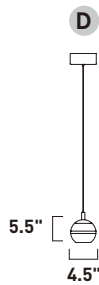

E24598-93PC
Pendant

ITEM #	FINISH	LAMPING	DIMENSION	LUMENS			Additional Information
				CRI	INIT.	DEL.	
A E24598	93PC	8 x 6W PCB LED 3000K (Integrated)	19"W x 5.5"H, 127.5"OAH	80+	3840	5128	

Finish: Frost/Clear Acrylic (93) Polished Chrome (PC)

Finish: Frost/Clear Acrylic (93) Polished Chrome (PC)

• Flush Mount Option

E24590-93PC
Wall/Flush Mount

E24591-93PC
Pendant

	ITEM #	FINISH	LAMPING	DIMENSION	HCO	CRI	LUMENS INIT.	LUMENS DEL.	Additional Information
C	E24590	93PC	1 x 6W PCB LED 3000K (Integrated)	4.75"W x 6"H x 6"Ext.	2.5"	80+	480	640	
D	E24591	93PC	1 x 6W PCB LED 3000K (Integrated)	4.5"W x 5.5"H, 127.75"OAH		80+	480	640	