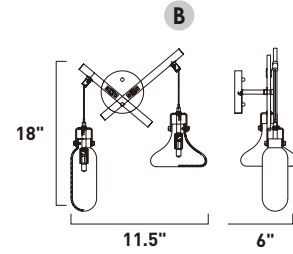

- Polished Chrome finish
- Heavy hand blown glass
- Clear G9 Xenon bulbs provided

E24312-18PC
Pendant

	ITEM #	FINISH	LAMPING	DIMENSION	LUMENS	Additional Information
A	E24312	18PC	12 x 40W G9, Xenon (Incl.)	29.25"L x 29.25"W x 45.25"H, 83"OAH	5880	
Finish: Clear glass (18) Polished Chrome (PC)						

KEM

- Polished Chrome finish
- Heavy hand blown glass
- Clear G9 Xenon bulbs provided

E24308-18PC
Pendant

	ITEM #	FINISH	LAMPING	DIMENSION	LUMENS	Additional Information
A	E24308	18PC	8 x 40W G9, Xenon (Incl.)	25.75"L x 21.75"W x 26.25"H, 67"OAH	3920	

Finish: Clear glass (18) Polished Chrome (PC)

E24306-18PC
Pendant

B

ITEM #	FINISH	LAMPING	DIMENSION	LUMENS	Additional Information
B E24306	18PC	6 x 40W G9, Xenon (Incl.)	23.25"L x 24.5"W x 28.75"H, 69"OAH	2940	

Finish: Clear glass (18) Polished Chrome (PC)

KEM

- Polished Chrome finish
- Heavy hand blown glass
- Clear G9 Xenon bulbs provided

E24310-18PC
Wall Mount

E24304-18PC
Pendant

	ITEM #	FINISH	LAMPING	DIMENSION	HCO	LUMENS	Additional Information
A	E24304	18PC	4 x 40W G9, Xenon (Incl.)	24.75"L x 7.5"W x 25.5"H, 67"OAH		1960	
B	E24310	18PC	2 x 40W G9, Xenon (Incl.)	15"W x 19"H x 7.5"Ext.	4.75"	980	