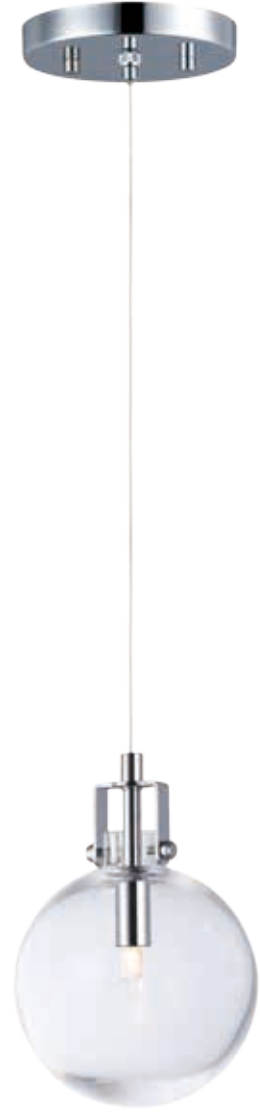

KEM

Hand blown Clear glass shades are supported from a unique criss cross design frame of Polished Chrome. The thick glass in the bottom of the shade creates an interesting optical effect when illuminated by the xenon lamps included.

- Polished Chrome finish
- Heavy hand blown glass
- Clear G9 Xenon bulbs provided

E24312-18PC
Pendant

	ITEM #	FINISH	LAMPING	DIMENSION	LUMENS	Additional Information
A	E24312	18PC	12 x 40W G9, Xenon (Incl.)	29.25"L x 29.25"W x 45.25"H, 83"OAH	5880	
Finish: Clear glass (18) Polished Chrome (PC)						

KEM

- Polished Chrome finish
- Heavy hand blown glass
- Clear G9 Xenon bulbs provided

E24308-18PC
Pendant

	ITEM #	FINISH	LAMPING	DIMENSION	LUMENS	Additional Information
A	E24308	18PC	8 x 40W G9, Xenon (Incl.)	25.75"L x 21.75"W x 26.25"H, 67"OAH	3920	

Finish: Clear glass (18) Polished Chrome (PC)

E24300-18PC
Pendant

E24301-18PC
Pendant

E24302-18PC
Pendant

	ITEM #	FINISH	LAMPING	DIMENSION	LUMENS	Additional Information
C	E24300	18PC	1 x 40W G9, Xenon (Incl.)	2.75"W x 10.25"H, 130"OAH	490	
D	E24301	18PC	1 x 40W G9, Xenon (Incl.)	6.25"W x 6.75"H, 126.75"OAH	490	
E	E24302	18PC	1 x 40W G9, Xenon (Incl.)	5.75"W x 8.75"H, 128.75"OAH	490	