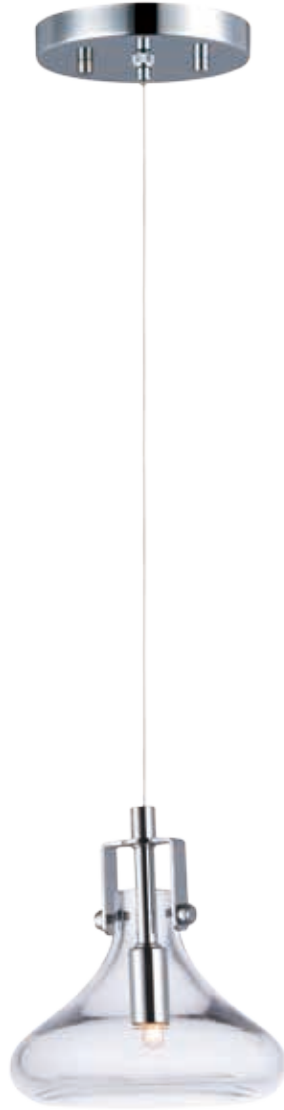

ITEM #	FINISH	LAMPING	DIMENSION	LUMENS	Additional Information
C	E24300	18PC	1 x 40W G9, Xenon (Incl.)	2.75"W x 10.25"H, 130"OAH	490	
D	E24301	18PC	1 x 40W G9, Xenon (Incl.)	6.25"W x 6.75"H, 126.75"OAH	490	
E	E24302	18PC	1 x 40W G9, Xenon (Incl.)	5.75"W x 8.75"H, 128.75"OAH	490	

Finish: Clear glass (18) Polished Chrome (PC)