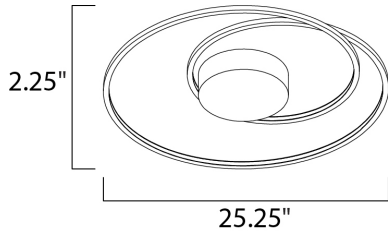

PRODUCT DESCRIPTION

This playful design of continuous channel finished in Matte Silver, spiral from the canopy to create unique lighting sculptures. LED mounted inside the channel provides ample illumination with an indirect effect.

MEASUREMENTS

DIMENSION : 24.5" L x 24.5" W x 2.75" H
 CANOPY : 8" W x 2" H x 8" L
 HANGING WEIGHT : 5.5 lb

LAMPING

INPUT VOLTAGE : 120V
 LUMENS : 5,250 Rated (4,500 Del.)
 BULB : 1 x 75W LED PCB Integrated , 75W Total
 BULB INCLUDED : (Integrated)
 DIMMABLE : ELV or Triac
 CRI : 80 CRI
 COLOR_TEMP : 3000K