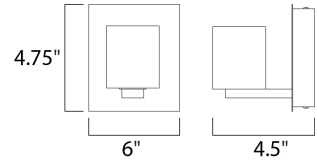

Product Specifications for E32031-18PC

Job Name:	Job Type:
Quantity:	Comments:

E32031-18PC
Blocs LED 1-Light Wall Mount

Finish

Polished Chrome

Glass/Shade

Clear

Product Category

Measurements

Width	6.00"
Height	4.75"
Length	N/A
Extension	4.50"
Back Plate Width	N/A
Back Plate Height	N/A
HCO	3.50"
Min Overall Height	N/A
Max Overall Height	N/A
Hanging Weight	1.98 lb(s)
Height Adjustable	N/A
Slope	N/A
Chain Length	N/A
Wire Length	N/A
Canopy Width	N/A
Canopy Height	N/A
Canopy Length	N/A

Shipping

Carton Weight	2.87 lb(s)
Carton Width	7.48"
Carton Height	7.48"
Carton Length	9.84"
Carton Cubic Feet	N/A
Master Pack	1
Master Pack Weight	N/A
Master Pack Width	N/A
Master Pack Height	N/A
Master Pack Length	N/A
Master Cubic Feet	N/A
UPS Shippable	Yes