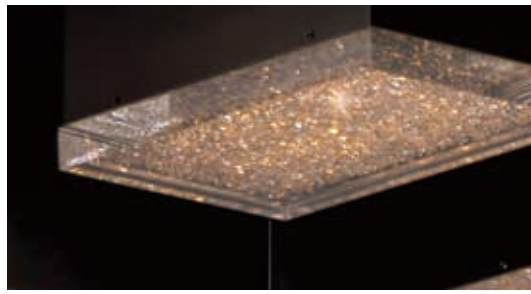

PIZZAZZ

Rectangular cubes of aluminum finished in your choice of Coffee or Polished Chrome are interconnected in geometric forms. Generous amount of LED illumination filter through a sparkling Crystalline acrylic diffuser to create a spectacular display.

PIZZAZZ

- Rectangular cubes of Crystalline acrylic diffusers
- High powered LEDs deliver generous amounts of light
- 3000K Color Temperature, CRI 80+
- Dimmable with Triac Dimmer

E24465-160COF, -160PC
Pendant

A

E24466-160COF, -160PC
Pendant

B

	ITEM #	FINISH	LAMPING	DIMENSION	CRI	LUMENS	Additional Information
A	E24465	160COF, 160PC	36W LED 3000K (Integrated)	24.25"L x 8"W x 6.5"H x 130"OAH	80+	2520	
B	E24466	160COF, 160PC	50.4W LED 3000K (Integrated)	31.25"L x 12.25"W x 8.5"H x 132"OAH	80+	3528	

Finish options: Crystalline (160) Coffee (COF) Polished Chrome (PC)

PIZZAZZ

- Rectangular cubes of Crystalline acrylic diffusers
- High powered LEDs deliver generous amounts of light
- 3000K Color Temperature, CRI 80+
- Dimmable with Triac Dimmer