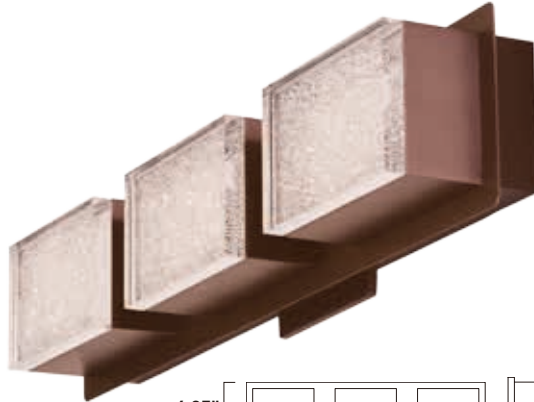

PIZZAZZ

Rectangular cubes of aluminum finished in your choice of Coffee or Polished Chrome are interconnected in geometric forms. Generous amount of LED illumination filter through a sparkling Crystalline acrylic diffuser to create a spectacular display.

A

E24466-160COF, -160PC
Pendant

B

	ITEM #	FINISH	LAMPING	DIMENSION	CRI	LUMENS	Additional Information
A	E24465	160COF, 160PC	36W LED 3000K (Integrated)	24.25"L x 8"W x 6.5"H x 130"OAH	80+	2520	
B	E24466	160COF, 160PC	50.4W LED 3000K (Integrated)	31.25"L x 12.25"W x 8.5"H x 132"OAH	80+	3528	

• Crystalline Acrylic diffusers

E24467-160COF, -160PC
Flush Mount

A

E24468-160COF, -160PC
Flush Mount

B

E24469-160COF, -160PC
Flush Mount

C

ITEM #	FINISH	LAMPING	DIMENSION	CRI	LUMENS	Additional Information	
A	E24467	160COF, 160PC	43.2W LED 3000K (Integrated)	22.75"L x 14.25"W x 5.5"H	80+	3024	
B	E24468	160COF, 160PC	64.8W LED 3000K (Integrated)	22.75"L x 22.75"W x 5.5"H	80+	4536	
C	E24469	160COF, 160PC	86.4W LED 3000K (Integrated)	29.25"L x 22.75"W x 5.5"H	80+	6048	

Finish options: Crystalline (160) Coffee (COF) Polished Chrome (PC)

E24461-160COF, -160PC
Wall Mount

D

E24463-160COF, -160PC
Wall Mount

E

E24464-160COF, -160PC
Wall Mount

F

ITEM #	FINISH	LAMPING	DIMENSION	HCO	CRI	LUMENS	Additional Information
D	E24461 160COF, 160PC	7.2W LED 3000K (Integrated)	4.75"W x 7"H x 3.25"Ext.	3.5"	80+	504	
E	E24463 160COF, 160PC	21.6W LED 3000K (Integrated)	22.25"W x 4.25"H x 4.75"Ext.	2.25"	80+	1512	
F	E24464 160COF, 160PC	28.8W LED 3000K (Integrated)	30"W x 4.25"H x 4.75"Ext.	2.25"	80+	2016	