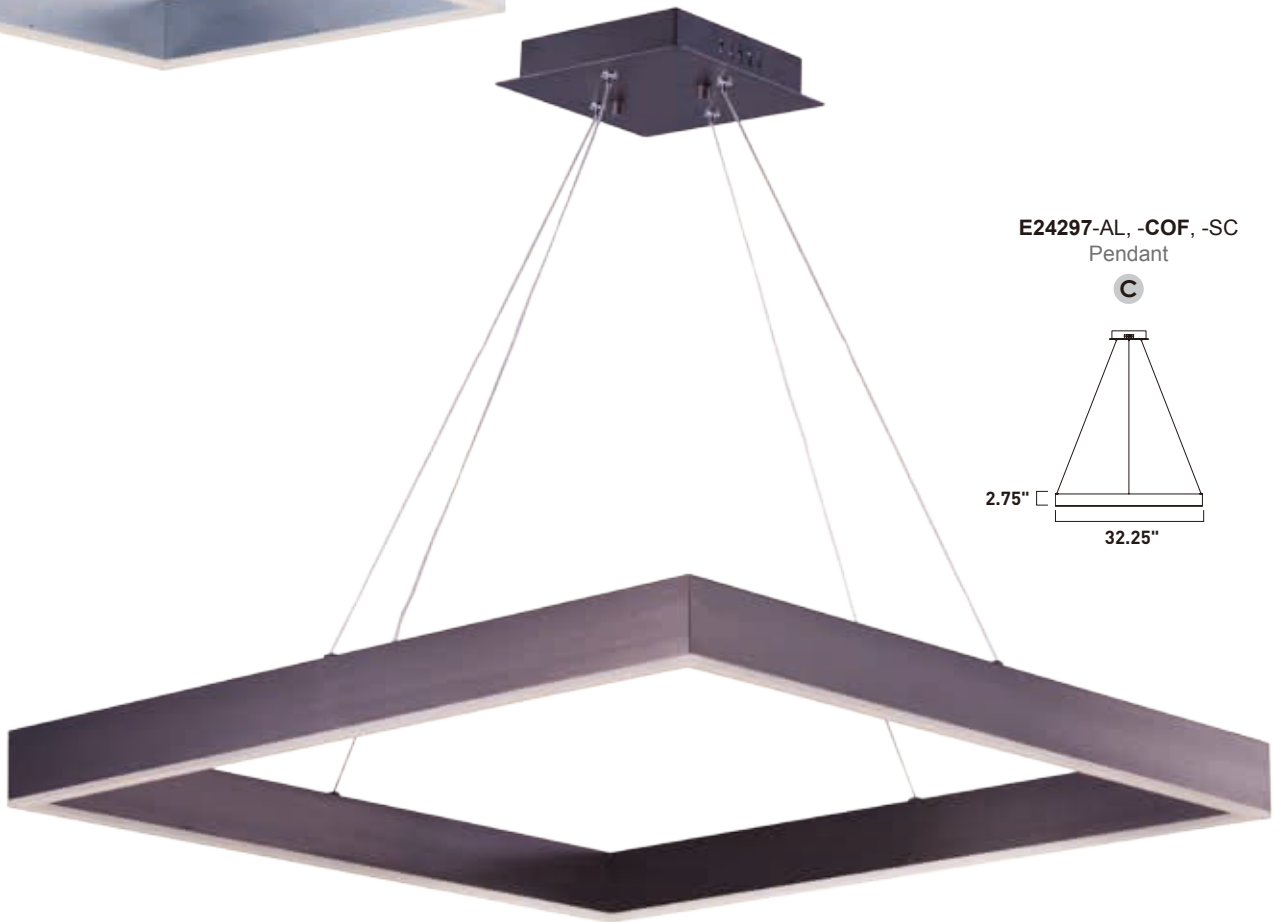

E24296-AL, -COF, -SC  
Pendant

A

# METALLIKA

Suspended squares of aluminum finished in three beautiful metallic finishes, Brushed Copper, Coffee, or Brushed Aluminum. Driven by high powered integrated LED modules, these classic shapes fit perfectly into today's interiors.

# METALLIKA

- Extruded aluminum frame
- Available in three metallic finishes: Brushed Copper, Coffee, and Brushed Aluminum
- 3000K Color Temperature, CRI 80+
- Dimmable with Triac Dimmer

**E24295-AL, -COF, -SC**  
Pendant

**B**

**E24297-AL, -COF, -SC**  
Pendant

**C**

ITEM #	FINISH	LAMPING	DIMENSION	CRI	LUMENS	Additional Information
<b>A</b>	E24296 AL, COF, SC	64.8W LED 3000K (Integrated)	24.5"W x 2.75"H x 126.5"OAH	80+	4536	
<b>B</b>	E24295 AL, COF, SC	43.2W LED 3000K (Integrated)	16.5"W x 2.75"H x 126.5"OAH	80+	3024	
<b>C</b>	E24297 AL, COF, SC	86.4W LED 3000K (Integrated)	32.25"W x 2.75"H x 126.5"OAH	80+	6048	