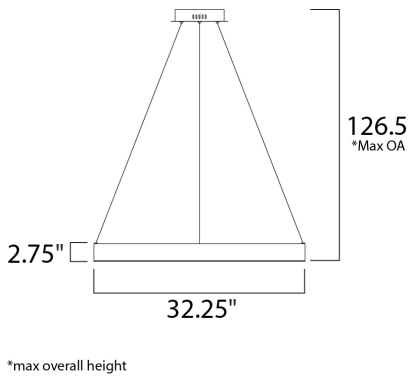

**Measurements:**

<u>Height</u>	<u>Width</u>	<u>Length</u>
2.75"	32.25"	32.25"
<u>Max OAH</u>	<u>Min OAH</u>	<u>Hanging Weight</u>
126.50"	6.50"	6.50lbs
<u>Canopy Width</u>	<u>Canopy Height</u>	<u>Canopy Length</u>
0.00"	0.00"	0.00"

**Lamping:**

- LED
- CA bulb
- (86.4 ) 86.4w CA bulb
- 6,048 Rated Lumens
- 3000K Color Temperature
- 80+ CRI

**Shipping:**

<u>Carton Weight</u>	<u>Carton Width</u>	<u>Carton Height</u>	<u>Carton Length</u>
8.50lbs	36.20"	5.51"	36.20"

\*max overall height