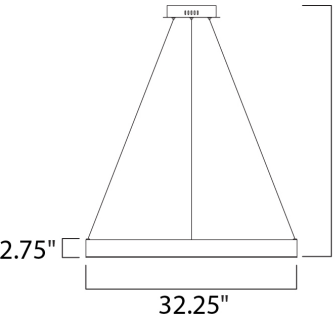

**Measurements:**

<u>Height</u>	<u>Width</u>	<u>Length</u>
2.75"	32.25"	32.25"
<u>Max OAH</u>	<u>Min OAH</u>	<u>Hanging Weight</u>
126.50"	6.50"	6.50lbs
<u>Canopy Width</u>	<u>Canopy Height</u>	<u>Canopy Length</u>
0.00"	0.00"	0.00"

**Lamping:**

- LED
- CA bulb
- (86.4 ) 86.4w CA bulb
- 6,048 Rated Lumens
- 3000K Color Temperature
- 80+ CRI

**Shipping:**

<u>Carton Weight</u>	<u>Carton Width</u>	<u>Carton Height</u>	<u>Carton Length</u>
8.50lbs	36.20"	5.51"	36.20"

\*max overall height