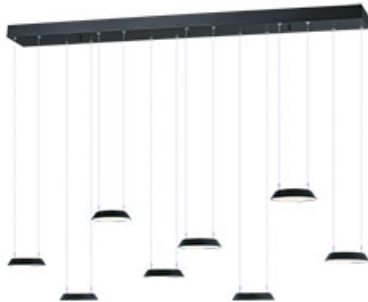

Product Specifications for E20905-BK

Job Name:	Job Type:
Quantity:	Comments:

E20905-BK
Quantum LED Pendant

Finish
Black

Glass/Shade

Product Category
Multi-Light Pendant

Lamping

Number of Bulb(s)	8
Light Type	LED
Bulb Type	PCB
Max Bulb Wattage	7.25
Max Fixture Wattage	58
Rated Life	N/A
Rated Lumens	±4,060
Color Temp	3000K
Bulb(s) Included	Integrated
Light Up/Down	N/A
Beam Spread	N/A
CRI	N/A
Photo Cell Included	N/A
Ballast/Driver/Transformer	No
Dimmable	Yes

Measurements

Width	9.50"
Height	2.25"
Length	50.00"
Extension	N/A
Back Plate Width	N/A
Back Plate Height	N/A
HCO	N/A
Min Overall Height	4.00"
Max Overall Height	122.75"
Hanging Weight	11.44 lb(s)
Height Adjustable	Yes
Slope	N/A
Chain Length	N/A
Wire Length	120.00"
Canopy Width	5.3"
Canopy Height	1.8"
Canopy Length	49.5"