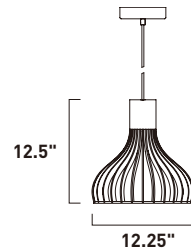

# TURBO

- Fins of High Quality acrylic
- Trimmed with Polished Chrome
- 3000K Color Temperature
- CRI 80+
- Dimmable with Triac dimmers

|          | ITEM # | FINISH | LAMPING                        | DIMENSION                 | CRI | LUMENS | Additional Information |
|----------|--------|--------|--------------------------------|---------------------------|-----|--------|------------------------|
| <b>A</b> | E24566 | 75PC   | 15W PCB LED 3000K (Integrated) | 19"W x 18.5"H x 138.5"OAH | 80+ | 1050   |                        |

Finish: Clear Acrylic (75) Polished Chrome (PC)

**E24562-75PC**  
Pendant  
**B**

**E24564-75PC**  
Pendant  
**C**

|          | ITEM # | FINISH | LAMPING                        | DIMENSION                     | CRI | LUMENS | Additional Information |
|----------|--------|--------|--------------------------------|-------------------------------|-----|--------|------------------------|
| <b>B</b> | E24562 | 75PC   | 8W PCB LED 3000K (Integrated)  | 8"W x 8.75"H x 128.75"OAH     | 80+ | 560    |                        |
| <b>C</b> | E24564 | 75PC   | 10W PCB LED 3000K (Integrated) | 12.25"W x 12.5"H x 132.75"OAH | 80+ | 700    |                        |