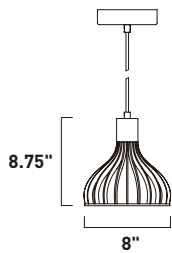

# TURBO

- Fins of High Quality acrylic
- Trimmed with Polished Chrome
- 3000K Color Temperature
- CRI 80+
- Dimmable with Triac dimmers

|          | ITEM # | FINISH | LAMPING                        | DIMENSION                 | CRI | LUMENS | Additional Information |
|----------|--------|--------|--------------------------------|---------------------------|-----|--------|------------------------|
| <b>A</b> | E24566 | 75PC   | 15W PCB LED 3000K (Integrated) | 19"W x 18.5"H x 138.5"OAH | 80+ | 1050   |                        |

Finish: Clear Acrylic (75) Polished Chrome (PC)

**E24562-75PC**  
Pendant  
**B**

**E24564-75PC**  
Pendant  
**C**

|          | ITEM # | FINISH | LAMPING                        | DIMENSION                     | CRI | LUMENS | Additional Information |
|----------|--------|--------|--------------------------------|-------------------------------|-----|--------|------------------------|
| <b>B</b> | E24562 | 75PC   | 8W PCB LED 3000K (Integrated)  | 8"W x 8.75"H x 128.75"OAH     | 80+ | 560    |                        |
| <b>C</b> | E24564 | 75PC   | 10W PCB LED 3000K (Integrated) | 12.25"W x 12.5"H x 132.75"OAH | 80+ | 700    |                        |