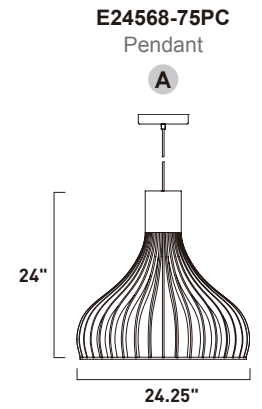

# TURBO

Fins of high quality acrylic are bound together with Polished Chrome trim and illuminated from the top with high power LED. The light from the LED optically travels through the acrylic and mysteriously illuminates the frame as well as the surface below.

# TURBO

- Fins of High Quality acrylic
- Trimmed with Polished Chrome
- 3000K Color Temperature
- CRI 80+
- Dimmable with Triac dimmers

|          | ITEM # | FINISH | LAMPING                        | DIMENSION                | CRI | LUMENS | Additional Information |
|----------|--------|--------|--------------------------------|--------------------------|-----|--------|------------------------|
| <b>A</b> | E24568 | 75PC   | 20W PCB LED 3000K (Integrated) | 24.25"W x 24"H x 144"OAH | 80+ | 1400   |                        |

Finish: Clear Acrylic (75) Polished Chrome (PC)

**E24562-75PC**  
Pendant  
**B**

**E24564-75PC**  
Pendant  
**C**

|          | ITEM # | FINISH | LAMPING                        | DIMENSION                     | CRI | LUMENS | Additional Information |
|----------|--------|--------|--------------------------------|-------------------------------|-----|--------|------------------------|
| <b>B</b> | E24562 | 75PC   | 8W PCB LED 3000K (Integrated)  | 8"W x 8.75"H x 128.75"OAH     | 80+ | 560    |                        |
| <b>C</b> | E24564 | 75PC   | 10W PCB LED 3000K (Integrated) | 12.25"W x 12.5"H x 132.75"OAH | 80+ | 700    |                        |