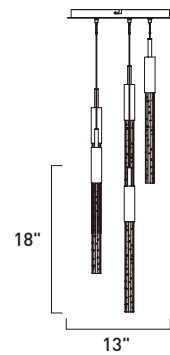

A

E32775-91BC, -118BRZ
Pendant

B

• Clear bubble glass

• Champagne bubble glass

	ITEM #	FINISH	LAMPING	DIMENSION	LUMENS	Additional Information
A	E32778	91BC, 118BRZ	75W LED 3000K (Integrated)	15.5"W x 18"H x 140"OAH	2460	
B	E32775	91BC, 118BRZ	37.5W LED 3000K (Integrated)	13"W x 18"H x 140"OAH	1230	