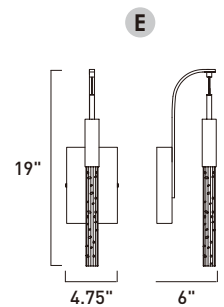

E32779-91BC, -118BRZ
Pendant

A

E32776-91BC, -118BRZ
Pendant

B

	ITEM #	FINISH	LAMPING	DIMENSION	LUMENS	Additional Information
A	E32779	91BC, 118BRZ	75W LED 3000K (Integrated)	33.75"L x 11"W x 18"H x 140"OAH	2460	
B	E32776	91BC, 118BRZ	45W LED 3000K (Integrated)	35"L x 5.75"W x 18"H x 140"OAH	1476	

	ITEM #	FINISH	LAMPING	DIMENSION	HCO	LUMENS	Additional Information
C	E32774	91BC, 118BRZ	30W LED 3000K (Integrated)	25"L x 5.75"W x 18"H x 140"OAH		984	
D	E32771	91BC, 118BRZ	7.5W LED 3000K (Integrated)	4.75"W x 18"H x 140"OAH		246	
E	E32770	91BC, 118BRZ	7.5W LED 3000K (Integrated)	4.75"W x 19"H x 6"Ext.	7"	246	