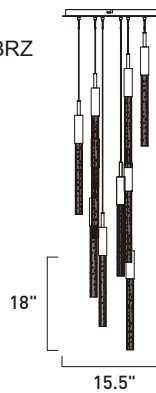

SCEPTER

Slender beveled cut rods of bubble glass, illuminated by high power LED modules, suspend in an array of fashionable configurations. Available in Black Chrome with Clear bubble glass and Anodized Bronze with Champagne bubble glass.

A

E32775-91BC, -118BRZ
Pendant

B

• Clear bubble glass

• Champagne bubble glass

	ITEM #	FINISH	LAMPING	DIMENSION	LUMENS	Additional Information
A	E32778	91BC, 118BRZ	75W LED 3000K (Integrated)	15.5"W x 18"H x 140"OAH	2460	
B	E32775	91BC, 118BRZ	37.5W LED 3000K (Integrated)	13"W x 18"H x 140"OAH	1230	