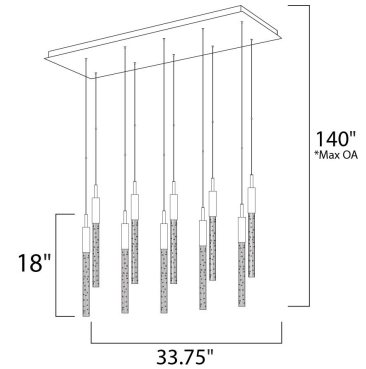

Product Specifications for E32779-118BRZ

Job Name:	Job Type:
Quantity:	Comments:

**E32779-118BRZ**  
Scepter 10-Light Pendant

\*max overall height

**Finish**

Anodized Bronze

**Glass/Shade**

Champagne Bubble Crystal

**Product Category**

Linear Pendant

**Lamping**

Number of Bulb(s)	10
Light Type	LED
Bulb Type	LED
Max Bulb Wattage	7.5
Max Fixture Wattage	75
Rated Life	N/A
Rated Lumens	±2,460
Color Temp	±3,000 K
Bulb(s) Included	Yes
Light Up/Down	N/A
Beam Spread	N/A
CRI	N/A
Photo Cell Included	N/A
Ballast/Driver/Transformer	No
Dimmable	Standard/Lutron® CL or Leviton® LED Recommended

**Measurements**

Width	11.00"
Height	18.00"
Length	33.75"
Extension	N/A
Back Plate Width	N/A
Back Plate Height	N/A
HCO	N/A
Min Overall Height	20.00"
Max Overall Height	140.00"
Hanging Weight	27.51 lb(s)
Height Adjustable	Yes
Slope	N/A
Chain Length	N/A
Wire Length	N/A
Canopy Width	N/A
Canopy Height	N/A
Canopy Length	N/A

**Shipping**

Carton Weight	34.57 lb(s)
Carton Width	13.50"
Carton Height	7.50"
Carton Length	46.25"
Carton Cubic Feet	N/A
Master Pack	1
Master Pack Weight	N/A
Master Pack Width	N/A
Master Pack Height	N/A
Master Pack Length	N/A
Master Cubic Feet	N/A
UPS Shippable	Yes