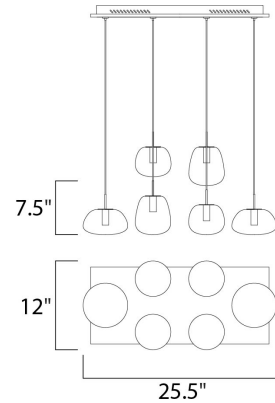

Product Specifications for E21124-11WT

Job Name:	Job Type:
Quantity:	Comments:

E21124-11WT
Puffs 6-Light Pendant

Finish
White

Glass/Shade
Matte White

Product Category
Multi-Light Pendant

Lamping

Number of Bulb(s)	1
Light Type	LED
Bulb Type	PCB Board
Max Bulb Wattage	28.8
Max Fixture Wattage	28.8
Rated Life	N/A
Rated Lumens	±2,016
Color Temp	±3,000 K
Bulb(s) Included	Integrated
Light Up/Down	N/A
Beam Spread	N/A
CRI	N/A
Photo Cell Included	N/A
Ballast/Driver/Transformer	No Standard/Lutron® CL or Leviton® LED Recommended
Dimmable	

Measurements

Width	11.80"
Height	7.50"
Length	25.60"
Extension	N/A
Back Plate Width	N/A
Back Plate Height	N/A
HCO	N/A
Min Overall Height	10.00"
Max Overall Height	130.00"
Hanging Weight	9.30 lb(s)
Height Adjustable	Yes
Slope	N/A
Chain Length	N/A
Wire Length	120.00"
Canopy Width	N/A
Canopy Height	N/A
Canopy Length	N/A

Shipping

Carton Weight	12.40 lb(s)
Carton Width	14.60"
Carton Height	11.40"
Carton Length	27.20"
Carton Cubic Feet	N/A
Master Pack	1
Master Pack Weight	N/A
Master Pack Width	N/A
Master Pack Height	N/A
Master Pack Length	N/A
Master Cubic Feet	N/A
UPS Shippable	Yes