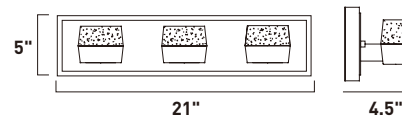

B

	ITEM #	FINISH	LAMPING	DIMENSION	LUMENS	Additional Information
A	E22898	89PC	16 x 3W LED 3000K (Integrated)	28"W x 3"H x 120"OAH	3360	
B	E22897	89PC	16 x 3W LED 3000K (Integrated)	37.5"L x 10.5"W x 3"H x 44.75"OAH	3360	Includes Two 6" Stems (ESTR06206PC) Includes Six 12" Stems (ESTR06212PC)

E22891-89PC
Bath Vanity

A

E22892-89PC
Bath Vanity

B

E22893-89PC
Bath Vanity

C

	ITEM #	FINISH	LAMPING	DIMENSION	HCO	LUMENS	Additional Information
A	E22891	89PC	2 x 3W LED 3000K (Integrated)	5"W x 5"H x 4.5"Ext.	2.5"	420	
B	E22892	89PC	4 x 3W LED 3000K (Integrated)	14"W x 5"H x 4.5"Ext.	1.8"	840	
C	E22893	89PC	6 x 3W LED 3000K (Integrated)	21"W x 5"H x 4.5"Ext.	1.8"	1260	