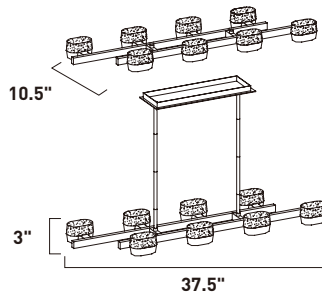

E22898-89PC
Pendant

A

VOLT

This contemporary design feature oval shaped die cast cups finished in Polished Chrome which supports matching shape bubble glass shades. Each cup has dual LED modules which both light the glass shade above and provide down light below.

VOLT

- 3000K Color Temperature
- Indirect Up-Light and Direct Down-Light
- Solid oval shape, Etched Bubble Glass shades
- Dimmable with Triac dimmers

Frame diagram and overall measurements

E22897-89PC
Pendant

B

	ITEM #	FINISH	LAMPING	DIMENSION	LUMENS	Additional Information
A	E22898	89PC	16 x 3W LED 3000K (Integrated)	28"W x 3"H x 120"OAH	3360	
B	E22897	89PC	16 x 3W LED 3000K (Integrated)	37.5"L x 10.5"W x 3"H x 44.75"OAH	3360	Includes Two 6" Stems (ESTR06206PC) Includes Six 12" Stems (ESTR06212PC)