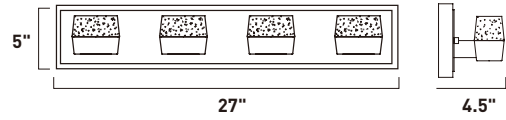

E22894-89PC
Bath Vanity

E