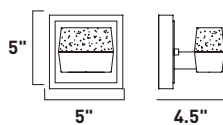

B

	ITEM #	FINISH	LAMPING	DIMENSION	LUMENS	Additional Information
A	E22898	89PC	16 x 3W LED 3000K (Integrated)	28"W x 3"H x 120"OAH	3360	
B	E22897	89PC	16 x 3W LED 3000K (Integrated)	37.5"L x 10.5"W x 3"H x 44.75"OAH	3360	Includes Two 6" Stems (ESTR06206PC) Includes Six 12" Stems (ESTR06212PC)

Finish: Etched/Bubble glass (89) Polished Chrome (PC)

VOLT

- 3000K Color Temperature
- Indirect Up-Light and Direct Down-Light
- Solid oval shape, Etched Bubble Glass shades
- Dimmable with Triac dimmers

E22891-89PC
Bath Vanity

A

E22892-89PC
Bath Vanity

B

E22893-89PC
Bath Vanity

C

	ITEM #	FINISH	LAMPING	DIMENSION	HCO	LUMENS	Additional Information
A	E22891	89PC	2 x 3W LED 3000K (Integrated)	5"W x 5"H x 4.5"Ext.	2.5"	420	
B	E22892	89PC	4 x 3W LED 3000K (Integrated)	14"W x 5"H x 4.5"Ext.	1.8"	840	
C	E22893	89PC	6 x 3W LED 3000K (Integrated)	21"W x 5"H x 4.5"Ext.	1.8"	1260	