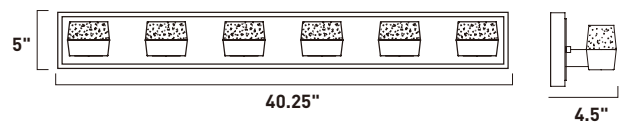

B

	ITEM #	FINISH	LAMPING	DIMENSION	LUMENS	Additional Information
A	E22898	89PC	16 x 3W LED 3000K (Integrated)	28"W x 3"H x 120"OAH	3360	
B	E22897	89PC	16 x 3W LED 3000K (Integrated)	37.5"L x 10.5"W x 3"H x 44.75"OAH	3360	Includes Two 6" Stems (ESTR06206PC) Includes Six 12" Stems (ESTR06212PC)

E22891-89PC
Bath Vanity

A

E22892-89PC
Bath Vanity

B

E22893-89PC
Bath Vanity

C

	ITEM #	FINISH	LAMPING	DIMENSION	HCO	LUMENS	Additional Information
A	E22891	89PC	2 x 3W LED 3000K (Integrated)	5"W x 5"H x 4.5"Ext.	2.5"	420	
B	E22892	89PC	4 x 3W LED 3000K (Integrated)	14"W x 5"H x 4.5"Ext.	1.8"	840	
C	E22893	89PC	6 x 3W LED 3000K (Integrated)	21"W x 5"H x 4.5"Ext.	1.8"	1260	

Finish: Etched/Bubble glass (89) Polished Chrome (PC)

E22894-89PC
Bath Vanity

D

E22896-89PC
Bath Vanity

E

	ITEM #	FINISH	LAMPING	DIMENSION	HCO	LUMENS	Additional Information
D	E22894	89PC	8 x 3W LED 3000K (Integrated)	27"W x 5"H x 4.5"Ext.	1.8"	1680	
E	E22896	89PC	12 x 3W LED 3000K (Integrated)	40.25"W x 5"H x 4.5"Ext.	1.8"	2520	