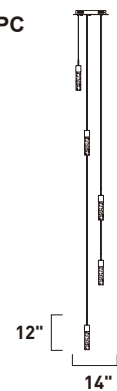

FIZZ IV

- Lamps Included
- Energy Efficient
- 3000K Color Temperature
- Dimmable with Triac dimmers

E22779-91PC
Pendant

A

E22772-91PC
Flush Mount

B

	ITEM #	FINISH	LAMPING	DIMENSION	LUMENS	Additional Information
A	E22779	91PC	9 x 7.5W LED 3000K (Integrated)	16"W x 12"H x 134"OAH	2142	
B	E22772	91PC	4 x 7.5W LED 3000K (Integrated)	13"L x 13"W x 4"H	1932	

Finish: Bubble Crystal glass (91) Polished Chrome (PC)

FIZZ IV

- Lamps Included
- Energy Efficient
- 3000K Color Temperature
- Dimmable with Triac dimmers

E22774-91PC
Pendant

A

E22775-91PC
Pendant

B

	ITEM #	FINISH	LAMPING	DIMENSION	LUMENS	Additional Information
A	E22774	91PC	5 x 7.5W LED 3000K (Integrated)	39"L x 4.75"W x 12"H x 59"OAH	1180	
B	E22775	91PC	5 x 7.5W LED 3000K (Integrated)	14"W x 12"H x 134"OAH	1180	

Finish: Bubble Crystal glass (91) Polished Chrome (PC)

E22770-91PC
Wall Mount

C

E22773-91PC
Pendant

D

E22771-91PC
Pendant

E

	ITEM #	FINISH	LAMPING	DIMENSION	HCO	LUMENS	Additional Information
C	E22770	91PC	1 x 7.5W LED 3000K (Integrated)	6"W x 14"H x 6.25"Ext.	7"	235	
D	E22773	91PC	3 x 7.5W LED 3000K (Integrated)	21"L x 4.75"W x 12"H x 59"OAH		701	
E	E22771	91PC	1 x 7.5W LED 3000K (Integrated)	6"W x 12"H x 59"OAH		235	