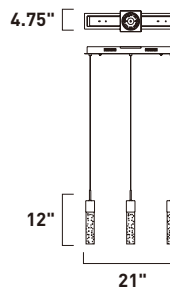

Finish: Bubble Crystal glass (91) Polished Chrome (PC)

E22770-91PC
Wall Mount

C

E22773-91PC
Pendant

D

E22771-91PC
Pendant

E

	ITEM #	FINISH	LAMPING	DIMENSION	HCO	LUMENS	Additional Information
C	E22770	91PC	1 x 7.5W LED 3000K (Integrated)	6"W x 14"H x 6.25"Ext.	7"	235	
D	E22773	91PC	3 x 7.5W LED 3000K (Integrated)	21"L x 4.75"W x 12"H x 59"OAH		701	
E	E22771	91PC	1 x 7.5W LED 3000K (Integrated)	6"W x 12"H x 59"OAH		235	