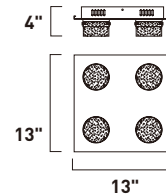

FIZZ IV

- Lamps Included
- Energy Efficient
- 3000K Color Temperature
- Dimmable with Triac dimmers

E22779-91PC
Pendant

A

E22772-91PC
Flush Mount

B

	ITEM #	FINISH	LAMPING	DIMENSION	LUMENS	Additional Information
A	E22779	91PC	9 x 7.5W LED 3000K (Integrated)	16"W x 12"H x 134"OAH	2142	
B	E22772	91PC	4 x 7.5W LED 3000K (Integrated)	13"L x 13"W x 4"H	1932	

Finish: Bubble Crystal glass (91) Polished Chrome (PC)

FIZZ IV

- Lamps Included
- Energy Efficient
- 3000K Color Temperature
- Dimmable with Triac dimmers

E22774-91PC
Pendant

A

E22775-91PC
Pendant

B

	ITEM #	FINISH	LAMPING	DIMENSION	LUMENS	Additional Information
A	E22774	91PC	5 x 7.5W LED 3000K (Integrated)	39"L x 4.75"W x 12"H x 59"OAH	1180	
B	E22775	91PC	5 x 7.5W LED 3000K (Integrated)	14"W x 12"H x 134"OAH	1180	