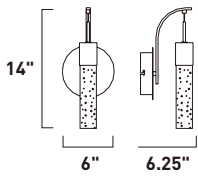

FIZZ IV

- Lamps Included
- Energy Efficient
- 3000K Color Temperature
- Dimmable with Triac dimmers

E22779-91PC
Pendant

A

E22772-91PC
Flush Mount

B

	ITEM #	FINISH	LAMPING	DIMENSION	LUMENS	Additional Information
A	E22779	91PC	9 x 7.5W LED 3000K (Integrated)	16"W x 12"H x 134"OAH	2142	
B	E22772	91PC	4 x 7.5W LED 3000K (Integrated)	13"L x 13"W x 4"H	1932	

Finish: Bubble Crystal glass (91) Polished Chrome (PC)

FIZZ IV

- Lamps Included
- Energy Efficient
- 3000K Color Temperature
- Dimmable with Triac dimmers

E22774-91PC
Pendant

A

E22775-91PC
Pendant

B

	ITEM #	FINISH	LAMPING	DIMENSION	LUMENS	Additional Information
A	E22774	91PC	5 x 7.5W LED 3000K (Integrated)	39"L x 4.75"W x 12"H x 59"OAH	1180	
B	E22775	91PC	5 x 7.5W LED 3000K (Integrated)	14"W x 12"H x 134"OAH	1180	

Finish: Bubble Crystal glass (91) Polished Chrome (PC)

E22770-91PC
Wall Mount

C

E22773-91PC
Pendant

D

E22771-91PC
Pendant

E

	ITEM #	FINISH	LAMPING	DIMENSION	HCO	LUMENS	Additional Information
C	E22770	91PC	1 x 7.5W LED 3000K (Integrated)	6"W x 14"H x 6.25"Ext.	7"	235	
D	E22773	91PC	3 x 7.5W LED 3000K (Integrated)	21"L x 4.75"W x 12"H x 59"OAH		701	
E	E22771	91PC	1 x 7.5W LED 3000K (Integrated)	6"W x 12"H x 59"OAH		235	