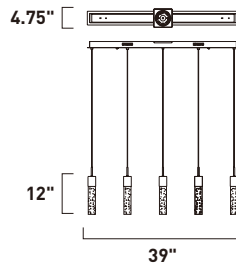

FIZZ IV

- Lamps Included
- Energy Efficient
- 3000K Color Temperature
- Dimmable with Triac dimmers

E22779-91PC
Pendant

A

E22772-91PC
Flush Mount

B

	ITEM #	FINISH	LAMPING	DIMENSION	LUMENS	Additional Information
A	E22779	91PC	9 x 7.5W LED 3000K (Integrated)	16"W x 12"H x 134"OAH	2142	
B	E22772	91PC	4 x 7.5W LED 3000K (Integrated)	13"L x 13"W x 4"H	1932	

Finish: Bubble Crystal glass (91) Polished Chrome (PC)

FIZZ IV

- Lamps Included
- Energy Efficient
- 3000K Color Temperature
- Dimmable with Triac dimmers

E22774-91PC
Pendant

A

E22775-91PC
Pendant

B

	ITEM #	FINISH	LAMPING	DIMENSION	LUMENS	Additional Information
A	E22774	91PC	5 x 7.5W LED 3000K (Integrated)	39"L x 4.75"W x 12"H x 59"OAH	1180	
B	E22775	91PC	5 x 7.5W LED 3000K (Integrated)	14"W x 12"H x 134"OAH	1180	

Finish: Bubble Crystal glass (91) Polished Chrome (PC)

E22770-91PC
Wall Mount

C

E22773-91PC
Pendant

D

E22771-91PC
Pendant

E

	ITEM #	FINISH	LAMPING	DIMENSION	HCO	LUMENS	Additional Information
C	E22770	91PC	1 x 7.5W LED 3000K (Integrated)	6"W x 14"H x 6.25"Ext.	7"	235	
D	E22773	91PC	3 x 7.5W LED 3000K (Integrated)	21"L x 4.75"W x 12"H x 59"OAH		701	
E	E22771	91PC	1 x 7.5W LED 3000K (Integrated)	6"W x 12"H x 59"OAH		235	