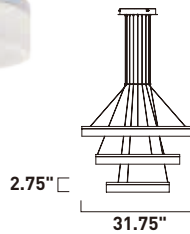

**A**

**E22453-11BZ, -11MS**  
Pendant

**C**

	ITEM #	FINISH	LAMPING	DIMENSION	CRI	LUMENS	Additional Information
<b>A</b>	E22456	11BZ, 11MS	70W PCB LED 3000K (Integrated)	31.75"W x 2.75"H x 122"OAH	80	4900	LED ①
<b>B</b>	E22455	11BZ, 11MS	40W PCB LED 3000K (Integrated)	23.75"W x 2.75"H x 122"OAH	80	2800	LED ①
<b>C</b>	E22453	11BZ, 11MS	24W PCB LED 3000K (Integrated)	23.75"W x 2.75"H x 122"OAH	80	1680	LED ①