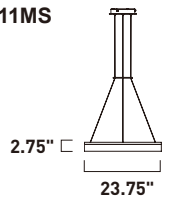

**A**

**E22453-11BZ, -11MS**  
Pendant

**C**

	ITEM #	FINISH	LAMPING	DIMENSION	CRI	LUMENS	Additional Information
<b>A</b>	E22456	11BZ, 11MS	70W PCB LED 3000K (Integrated)	31.75"W x 2.75"H x 122"OAH	80	4900	LED ①
<b>B</b>	E22455	11BZ, 11MS	40W PCB LED 3000K (Integrated)	23.75"W x 2.75"H x 122"OAH	80	2800	LED ①
<b>C</b>	E22453	11BZ, 11MS	24W PCB LED 3000K (Integrated)	23.75"W x 2.75"H x 122"OAH	80	1680	LED ①