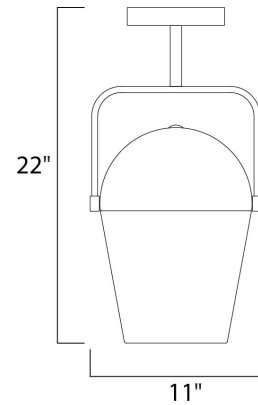

Product Specifications for E20831-SA

Job Name:	Job Type:
Quantity:	Comments:

E20831-SA
Stage LED Pendant

Finish
Satin Aluminum

Glass/Shade

Product Category
Single Pendant

Lamping

Number of Bulb(s)	1
Light Type	LED
Bulb Type	COB LED
Max Bulb Wattage	15
Max Fixture Wattage	15
Rated Life	N/A
Rated Lumens	±1,650
Color Temp	N/A
Bulb(s) Included	Yes
Light Up/Down	N/A
Beam Spread	N/A
CRI	N/A
Photo Cell Included	N/A
Ballast/Driver/Transformer	No
Dimmable	N/A

Measurements

Width	11.00"
Height	22.00"
Length	11.00"
Extension	N/A
Back Plate Width	N/A
Back Plate Height	N/A
HCO	N/A
Min Overall Height	N/A
Max Overall Height	N/A
Hanging Weight	7.04 lb(s)
Height Adjustable	No
Slope	N/A
Chain Length	N/A
Wire Length	N/A
Canopy Width	N/A
Canopy Height	N/A
Canopy Length	N/A

Shipping

Carton Weight	10.78 lb(s)
Carton Width	13.26"
Carton Height	13.07"
Carton Length	25.74"
Carton Cubic Feet	N/A
Master Pack	1
Master Pack Weight	N/A
Master Pack Width	N/A
Master Pack Height	N/A
Master Pack Length	N/A
Master Cubic Feet	N/A
UPS Shippable	Yes