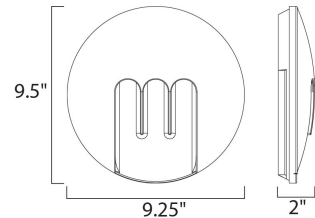

Product Specifications for E41424-PL

Job Name:	Job Type:
Quantity:	Comments:

E41424-PL
Alumilux DC 3-Light LED Wall Sconce

Finish
Platinum

Glass/Shade

Product Category
Wall Sconce

Lamping

Number of Bulb(s)	3
Light Type	LED
Bulb Type	LED
Max Bulb Wattage	.3
Max Fixture Wattage	.9
Rated Life	N/A
Rated Lumens	±630
Color Temp	N/A
Bulb(s) Included	Yes
Light Up/Down	N/A
Beam Spread	N/A
CRI	N/A
Photo Cell Included	N/A
Ballast/Driver/Transformer	Yes
Dimmable	N/A

Measurements

Width	9.25"
Height	9.50"
Length	N/A
Extension	2.00"
Back Plate Width	N/A
Back Plate Height	N/A
HCO	6.00"
Min Overall Height	N/A
Max Overall Height	N/A
Hanging Weight	N/A
Height Adjustable	N/A
Slope	N/A
Chain Length	N/A
Wire Length	N/A
Canopy Width	N/A
Canopy Height	N/A
Canopy Length	N/A

Shipping

Carton Weight	N/A
Carton Width	9.65"
Carton Height	2.36"
Carton Length	9.65"
Carton Cubic Feet	N/A
Master Pack	8
Master Pack Weight	N/A
Master Pack Width	10.04"
Master Pack Height	10.43"
Master Pack Length	20.08"
Master Cubic Feet	N/A
UPS Shippable	Yes