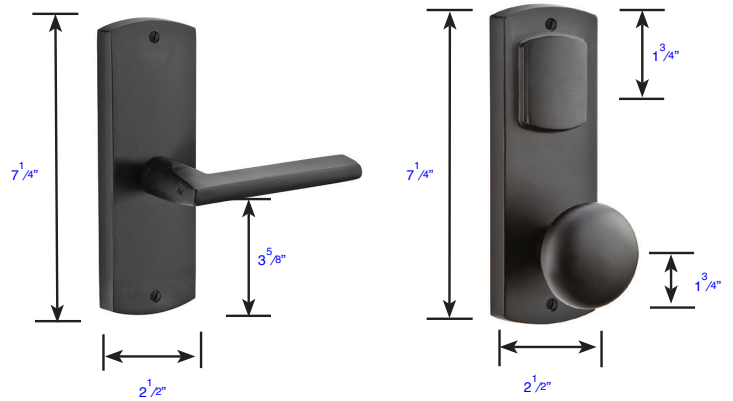

Missoula Plates are 1/2" Thick

Non-Keyed
 Passage (71023)
 Privacy (72023)
 Dummy (70063)

Keyed
3 5/8" C-to-C
 Single Cylinder (7370)
 Double Cylinder (7371)
 Dummy (7375)

Non-Keyed
 Passage (7522)
 Privacy (7622)
 Dummy (7562)

Keyed
5 1/2" C-to-C
 Single Cylinder (7570)
 Double Cylinder (7571)
 Dummy (7575)