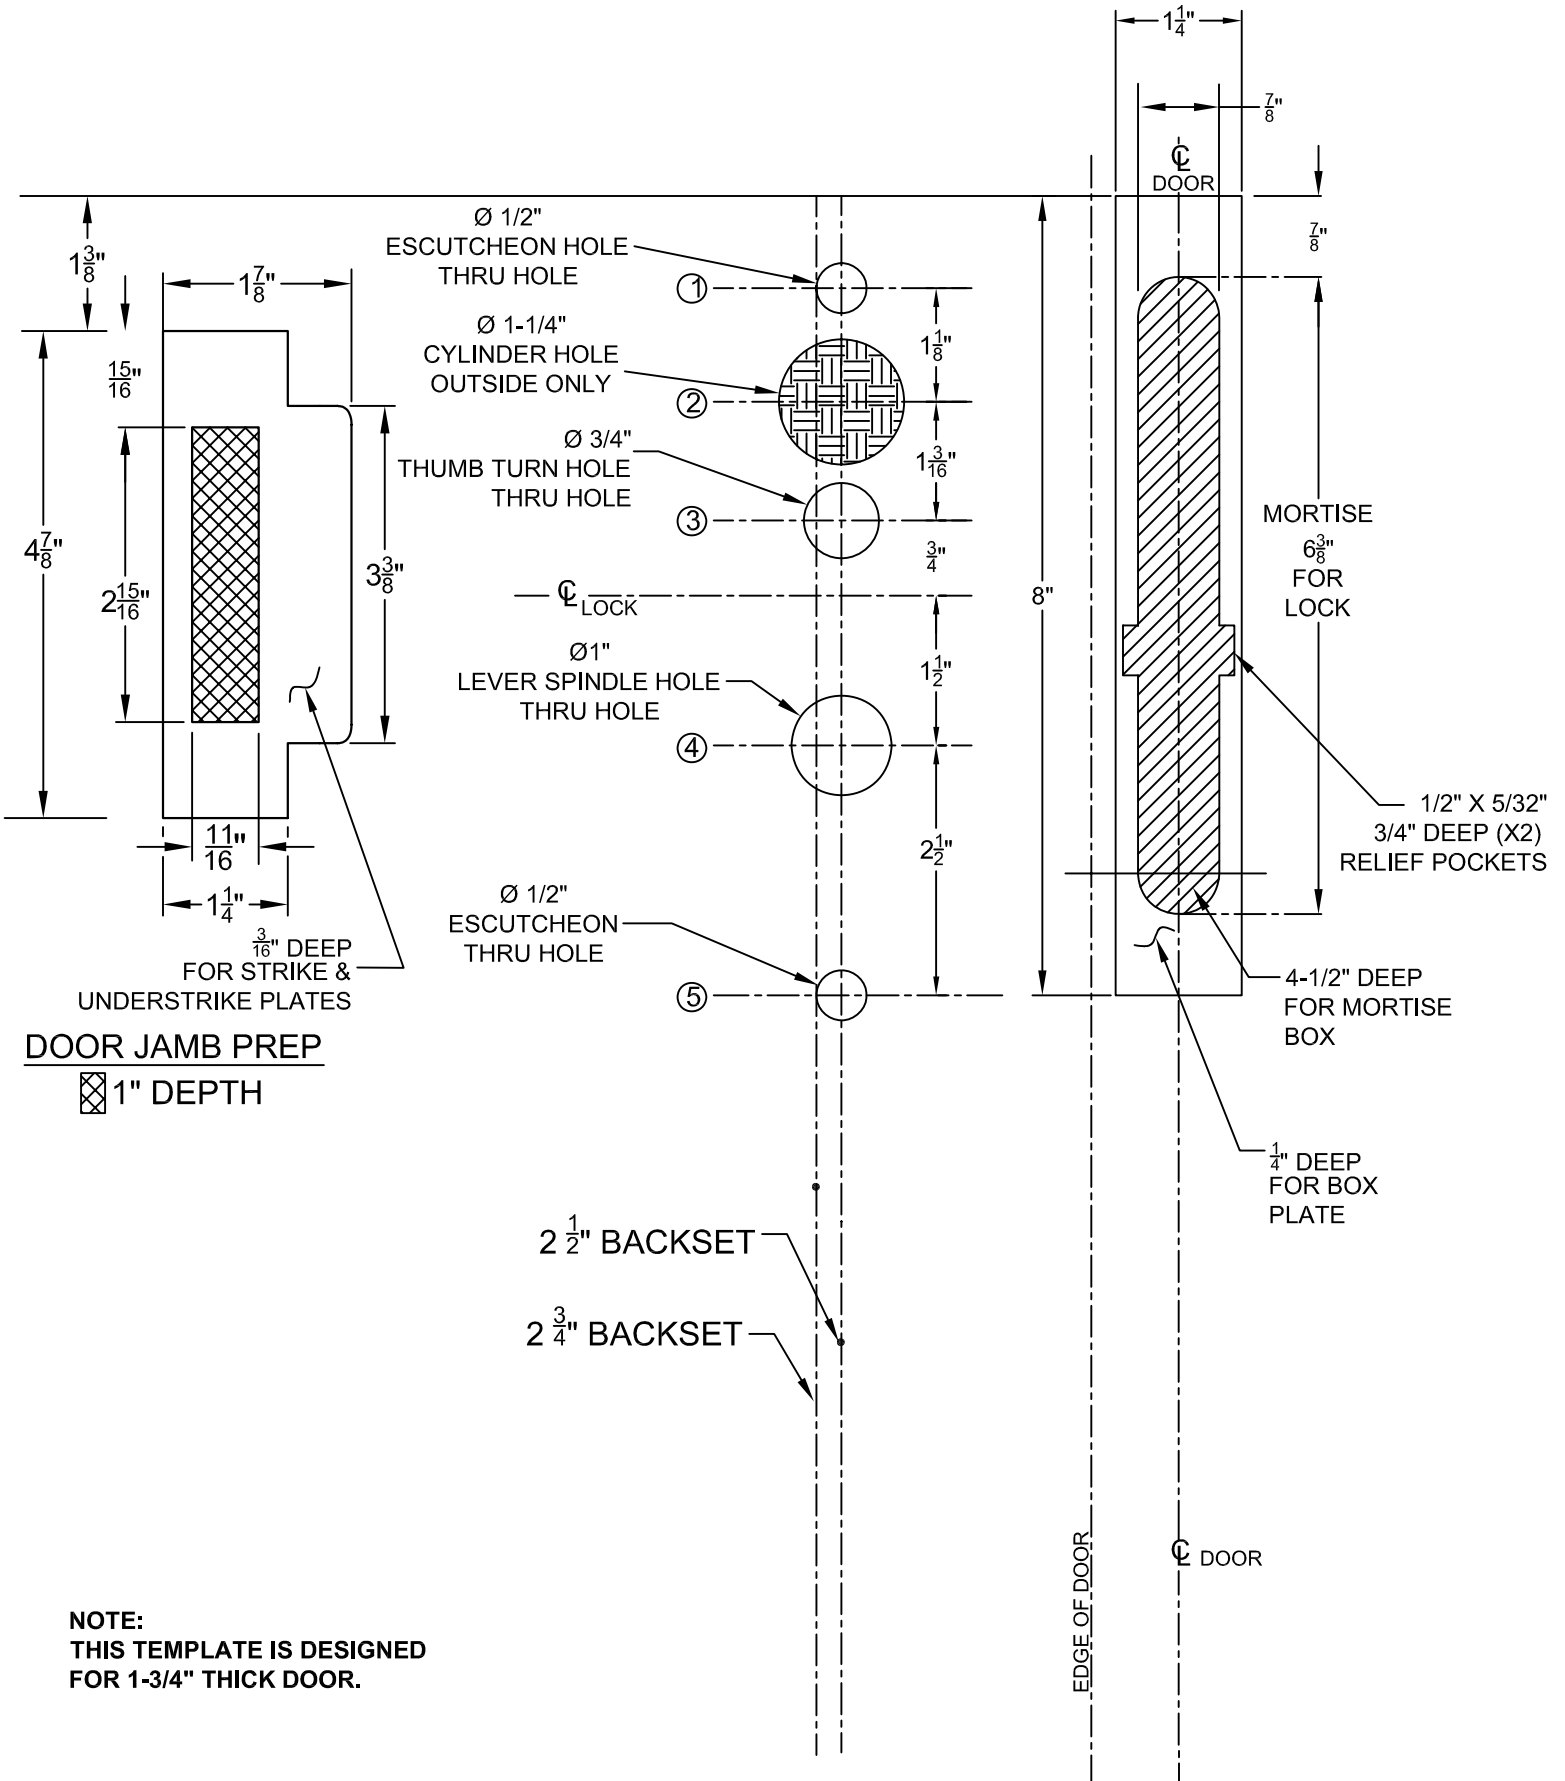

**LEVER BY LEVER
KNOB BY KNOB
ACTIVE MORTISE LOCK
HOLE PREPARATION
(LEFT HAND)***

* NOTE: 8-1/2" X 11" COPY OF THIS TEMPLATE NOT TO SCALE.