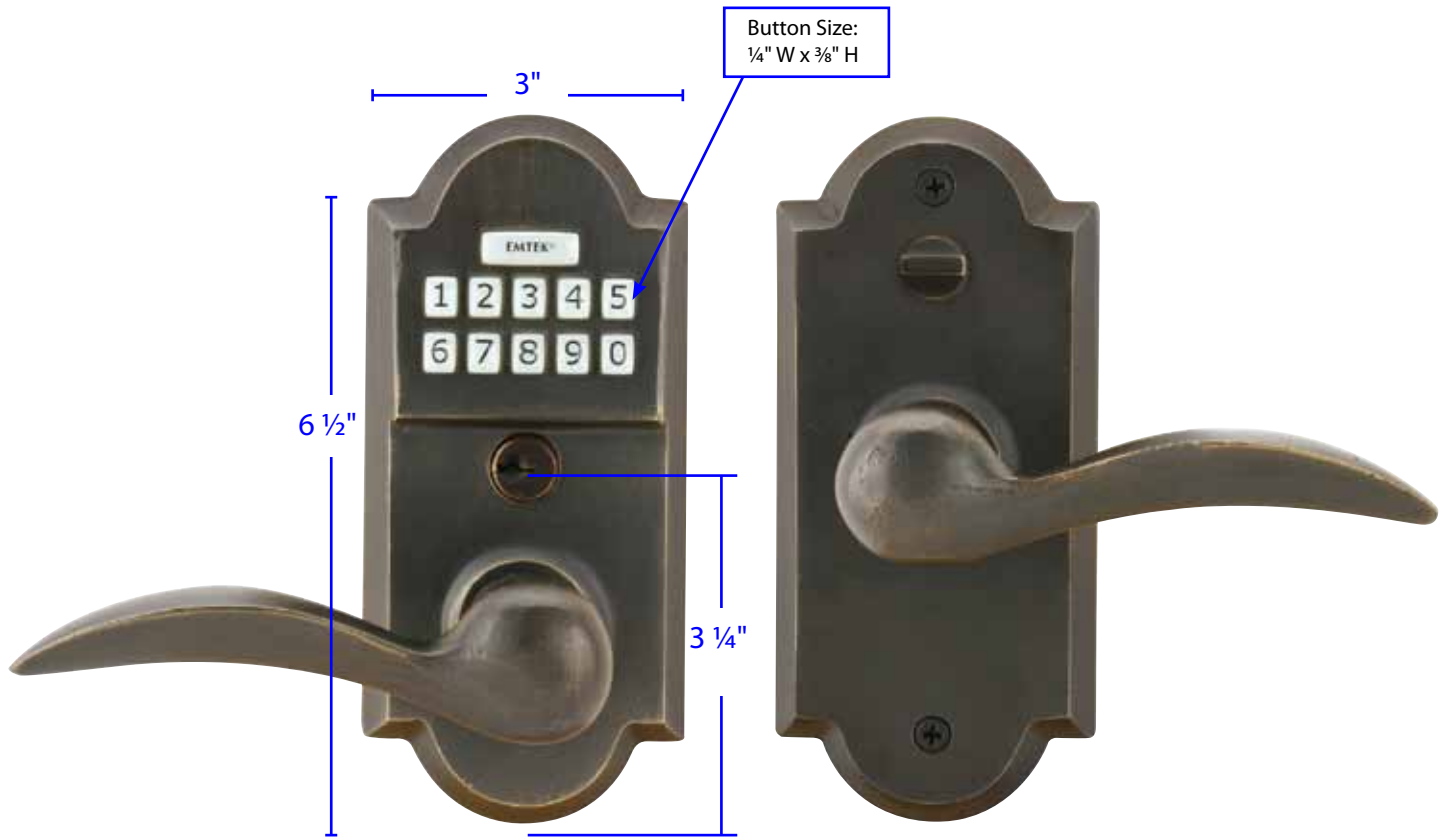

Exterior Projection: 15/16"

Interior Projection: 7/8"

Adaptors available for brass leversets to fit doors between 1 3/8" and 1 5/8" thick.

Product Features for both Deadbolt & Lever Locksets:

- Fits any door between 1 3/4" to 2 1/4" thick with a 2 1/8" bore standard door prep.
- Installs easily with only a Phillips head screwdriver.
- Easy to use installation and programming instructions included.
- Factory programmed with 2 unique, secure user codes for use right out of the box.
- Can be programmed with up to 20 user codes of your choice.
- Programming changes can be made easily using the keypad.
- Keypad has a protective coating to prevent wear patterns.
- Illuminated keypad for easy and quick operation after dark.
- Low battery indicator lets you know when it's time to change the battery.
- Emtek's standard mechanical and finish warranties along with a 2 year warranty on electronic components.

Exterior Projection: 1⁵/₁₆"

Interior Projection: 7⁸/₁₆"

Shown in Passage Mode *Storeroom/Gate Function*

Locked

- Outside lever always locked
- Entry by code or key only
- Inside lever always free

Storeroom / Gate Function

- Outside lever always locked
- Entry by code or key only
- Inside lever always free

Passage

- Outside lever always free
- Entry by operating lever, no code or key required.
- Inside lever always free