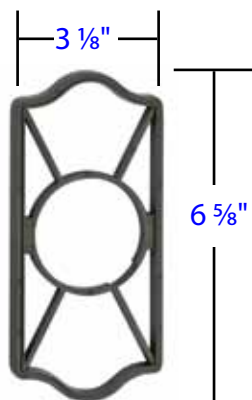

Exterior Projection: 15/16"

Interior Projection: 7/8"

Adaptors available for brass leversets to fit doors between 1 3/8" and 1 5/8" thick.

Product Features for both Deadbolt & Lever Locksets:

- Fits any door between 1 3/4" to 2 1/4" thick with a 2 1/8" bore standard door prep.
- Installs easily with only a Phillips head screwdriver.
- Easy to use installation and programming instructions included.
- Factory programmed with 2 unique, secure user codes for use right out of the box.
- Can be programmed with up to 20 user codes of your choice.
- Programming changes can be made easily using the keypad.
- Keypad has a protective coating to prevent wear patterns.
- Illuminated keypad for easy and quick operation after dark.
- Low battery indicator lets you know when it's time to change the battery.
- Emtek's standard mechanical and finish warranties along with a 2 year warranty on electronic components.

Exterior Projection: 1⁵/₁₆"

Interior Projection: 7⁸/₁₆"

Shown in Passage Mode *Storeroom/Gate Function*

Locked

- Outside lever always locked
- Entry by code or key only
- Inside lever always free

Storeroom / Gate Function