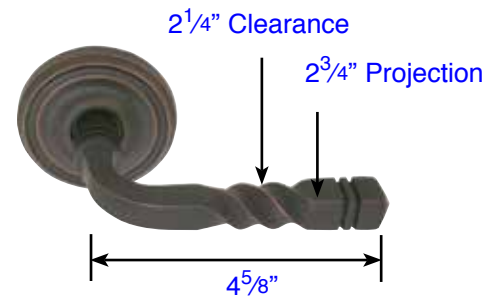

Lafayette (LB)

Elan (EN)

Santa Fe (SF)

Rope (RL)

Ribbon & Reed (RBL)

Wembley (WM)

Door Thickness Specifications

- Standard Door Thickness: 1 1/4" - 2"
- Standard Components:
- Privacy Pin (for privacy sets)
- Inside Passage Half Spindle
- 1 1/2" Rosette Screws
- Full-Lip Strike Plate

- **Extended** Door Thickness: 2" - 2 1/2"
- Extended Components:
- Privacy Pin w/ Extension (for privacy sets)
- Long Inside Passage Half Spindle
- 2" Rosette Screws
- Extended Full-Lip Strike Plate

- **Extended** Door Thickness: 2 1/2" - 3"
- Extended Components:
- Privacy Pin w/ Extension (for privacy sets)
- Extra Long Inside Passage Half Spindle
- 2 1/2" Rosette Screws
- Extended Full-Lip Strike Plate