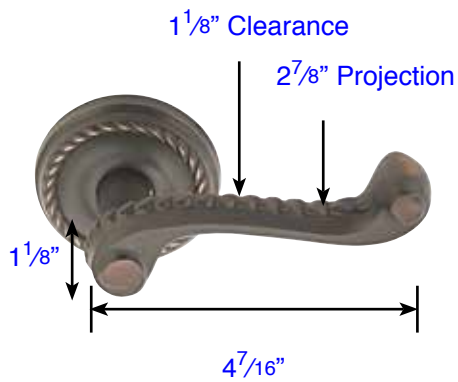

Lafayette (LB)

Elan (EN)

Santa Fe (SF)

Rope (RL)

Ribbon & Reed (RBL)

Wembley (WM)

Door Thickness Specifications

- Standard Door Thickness: 1 1/4" - 2"
- Standard Components:
- Privacy Pin (for privacy sets)
- Inside Passage Half Spindle
- 1 1/2" Rosette Screws
- Full-Lip Strike Plate

- **Extended** Door Thickness: 2" - 2 1/2"
- Extended Components:
- Privacy Pin w/ Extension (for privacy sets)
- Long Inside Passage Half Spindle
- 2" Rosette Screws
- Extended Full-Lip Strike Plate

- **Extended** Door Thickness: 2 1/2" - 3"
- Extended Components:
- Privacy Pin w/ Extension (for privacy sets)
- Extra Long Inside Passage Half Spindle
- 2 1/2" Rosette Screws
- Extended Full-Lip Strike Plate