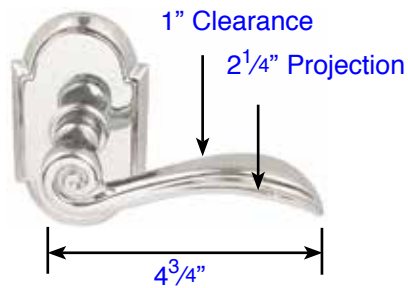

Lafayette (LB)

Elan (EN)

Santa Fe (SF)

Rope (RL)

Ribbon & Reed (RBL)

Wembley (WM)

Door Thickness Specifications

- Standard Door Thickness: 1 1/4" - 2"
- Standard Components:
- Privacy Pin (for privacy sets)
- Inside Passage Half Spindle
- 1 1/2" Rosette Screws
- Full-Lip Strike Plate

- **Extended** Door Thickness: 2" - 2 1/2"
- Extended Components:
- Privacy Pin w/ Extension (for privacy sets)
- Long Inside Passage Half Spindle
- 2" Rosette Screws
- Extended Full-Lip Strike Plate

- **Extended** Door Thickness: 2 1/2" - 3"
- Extended Components:
- Privacy Pin w/ Extension (for privacy sets)
- Extra Long Inside Passage Half Spindle
- 2 1/2" Rosette Screws
- Extended Full-Lip Strike Plate