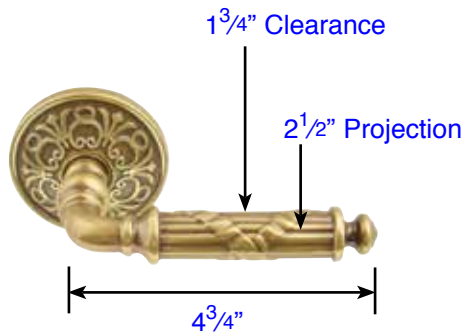

Lafayette (LB)

Elan (EN)

Santa Fe (SF)

Rope (RL)

Ribbon & Reed (RBL)

Wembley (WM)

Door Thickness Specifications

- Standard Door Thickness: 1 1/4" - 2"
- Standard Components:
- Privacy Pin (for privacy sets)
- Inside Passage Half Spindle
- 1 1/2" Rosette Screws
- Full-Lip Strike Plate

- **Extended** Door Thickness: 2" - 2 1/2"
- Extended Components:
- Privacy Pin w/ Extension (for privacy sets)
- Long Inside Passage Half Spindle
- 2" Rosette Screws
- Extended Full-Lip Strike Plate

- **Extended** Door Thickness: 2 1/2" - 3"
- Extended Components:
- Privacy Pin w/ Extension (for privacy sets)
- Extra Long Inside Passage Half Spindle
- 2 1/2" Rosette Screws
- Extended Full-Lip Strike Plate