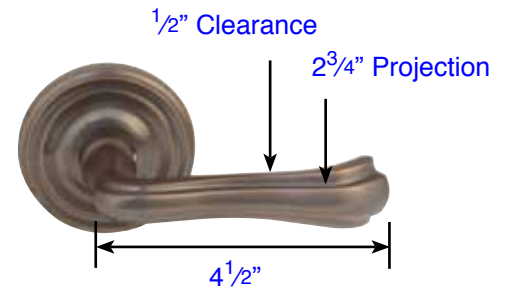

Lafayette (LB)

Elan (EN)

Santa Fe (SF)

Rope (RL)

Ribbon & Reed (RBL)

Wembley (WM)

Door Thickness Specifications

- Standard Door Thickness: 1 1/4" - 2"
- Standard Components:
- Privacy Pin (for privacy sets)
- Inside Passage Half Spindle
- 1 1/2" Rosette Screws
- Full-Lip Strike Plate

- **Extended** Door Thickness: 2" - 2 1/2"
- Extended Components:
- Privacy Pin w/ Extension (for privacy sets)
- Long Inside Passage Half Spindle
- 2" Rosette Screws
- Extended Full-Lip Strike Plate

- **Extended** Door Thickness: 2 1/2" - 3"
- Extended Components:
- Privacy Pin w/ Extension (for privacy sets)
- Extra Long Inside Passage Half Spindle
- 2 1/2" Rosette Screws
- Extended Full-Lip Strike Plate