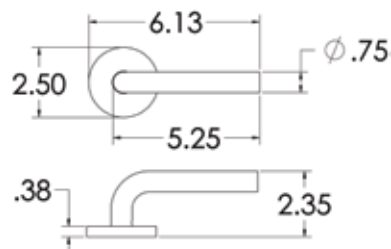

Kiel (KIE)

Poseidon (POS)

Door Thickness Specifications

- Standard Door Thickness: 1¼" - 2"
- Standard Components:
- Privacy Pin (for privacy sets)
- Inside Passage Half Spindle
- 1½" Rosette Screws
- Full-Lip Strike Plate

- **Extended** Door Thickness: 2" - 2½"
- Extended Components:
- Privacy Pin w/ Extension (for privacy sets)
- Long Inside Passage Half Spindle
- 2" Rosette Screws
- Extended Full-Lip Strike Plate

- **Extended** Door Thickness: 2½" - 3"
- Extended Components:
- Privacy Pin w/ Extension (for privacy sets)
- Extra Long Inside Passage Half Spindle
- 2½" Rosette Screws
- Extended Full-Lip Strike Plate