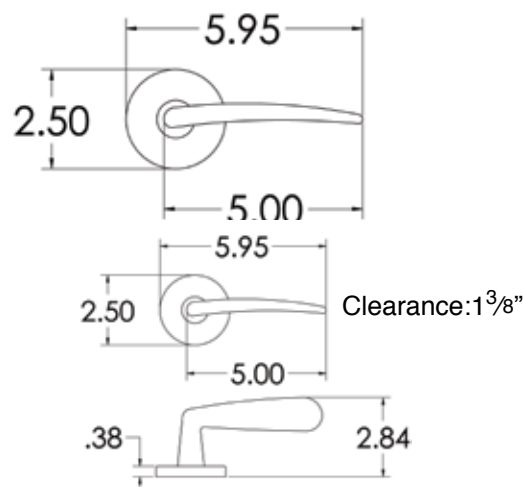

Kiel (KIE)

Poseidon (POS)

Door Thickness Specifications

- Standard Door Thickness: 1¼" - 2"
- Standard Components:
- Privacy Pin (for privacy sets)
- Inside Passage Half Spindle
- 1½" Rosette Screws
- Full-Lip Strike Plate

- **Extended** Door Thickness: 2" - 2½"
- Extended Components:
- Privacy Pin w/ Extension (for privacy sets)
- Long Inside Passage Half Spindle
- 2" Rosette Screws
- Extended Full-Lip Strike Plate

- **Extended** Door Thickness: 2½" - 3"
- Extended Components:
- Privacy Pin w/ Extension (for privacy sets)
- Extra Long Inside Passage Half Spindle
- 2½" Rosette Screws
- Extended Full-Lip Strike Plate