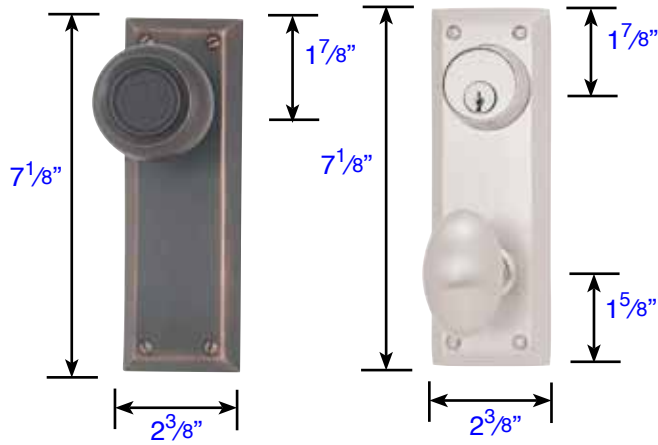

Quincy Style *Plate are 3/8" Thick*

Non-Keyed
 Passage (8104)
 Privacy (8204)
 Dummy (8054)

Keyed
3 5/8" C-to-C
 Single Cylinder (8080)
 Double Cylinder (8081)
 Dummy (8085)

Non-Keyed
 Passage (8704)
 Privacy (8804)
 Dummy (8854)

Keyed
5 1/2" C-to-C
 Single Cylinder (8980)
 Double Cylinder (8981)
 Dummy (8985)

Victoria Style *Plate are 3/8" Thick*

Non-Keyed
 Passage (8103)
 Privacy (8203)
 Dummy (8053)

Keyed
3 5/8" C-to-C
 Single Cylinder (8090)
 Double Cylinder (8091)
 Dummy (8095)