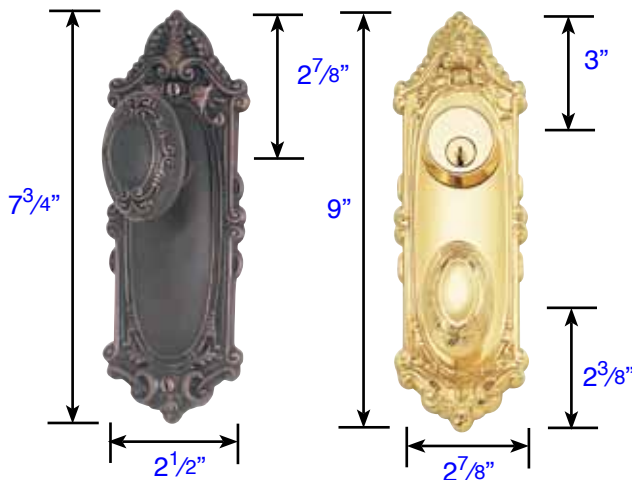

Quincy Style *Plate are 3/8" Thick*

Non-Keyed
 Passage (8104)
 Privacy (8204)
 Dummy (8054)

Keyed
3 5/8" C-to-C
 Single Cylinder (8080)
 Double Cylinder (8081)
 Dummy (8085)

Non-Keyed
 Passage (8704)
 Privacy (8804)
 Dummy (8854)

Keyed
5 1/2" C-to-C
 Single Cylinder (8980)
 Double Cylinder (8981)
 Dummy (8985)

Victoria Style *Plate are 3/8" Thick*

Non-Keyed
 Passage (8103)
 Privacy (8203)
 Dummy (8053)

Keyed
3 5/8" C-to-C
 Single Cylinder (8090)
 Double Cylinder (8091)
 Dummy (8095)