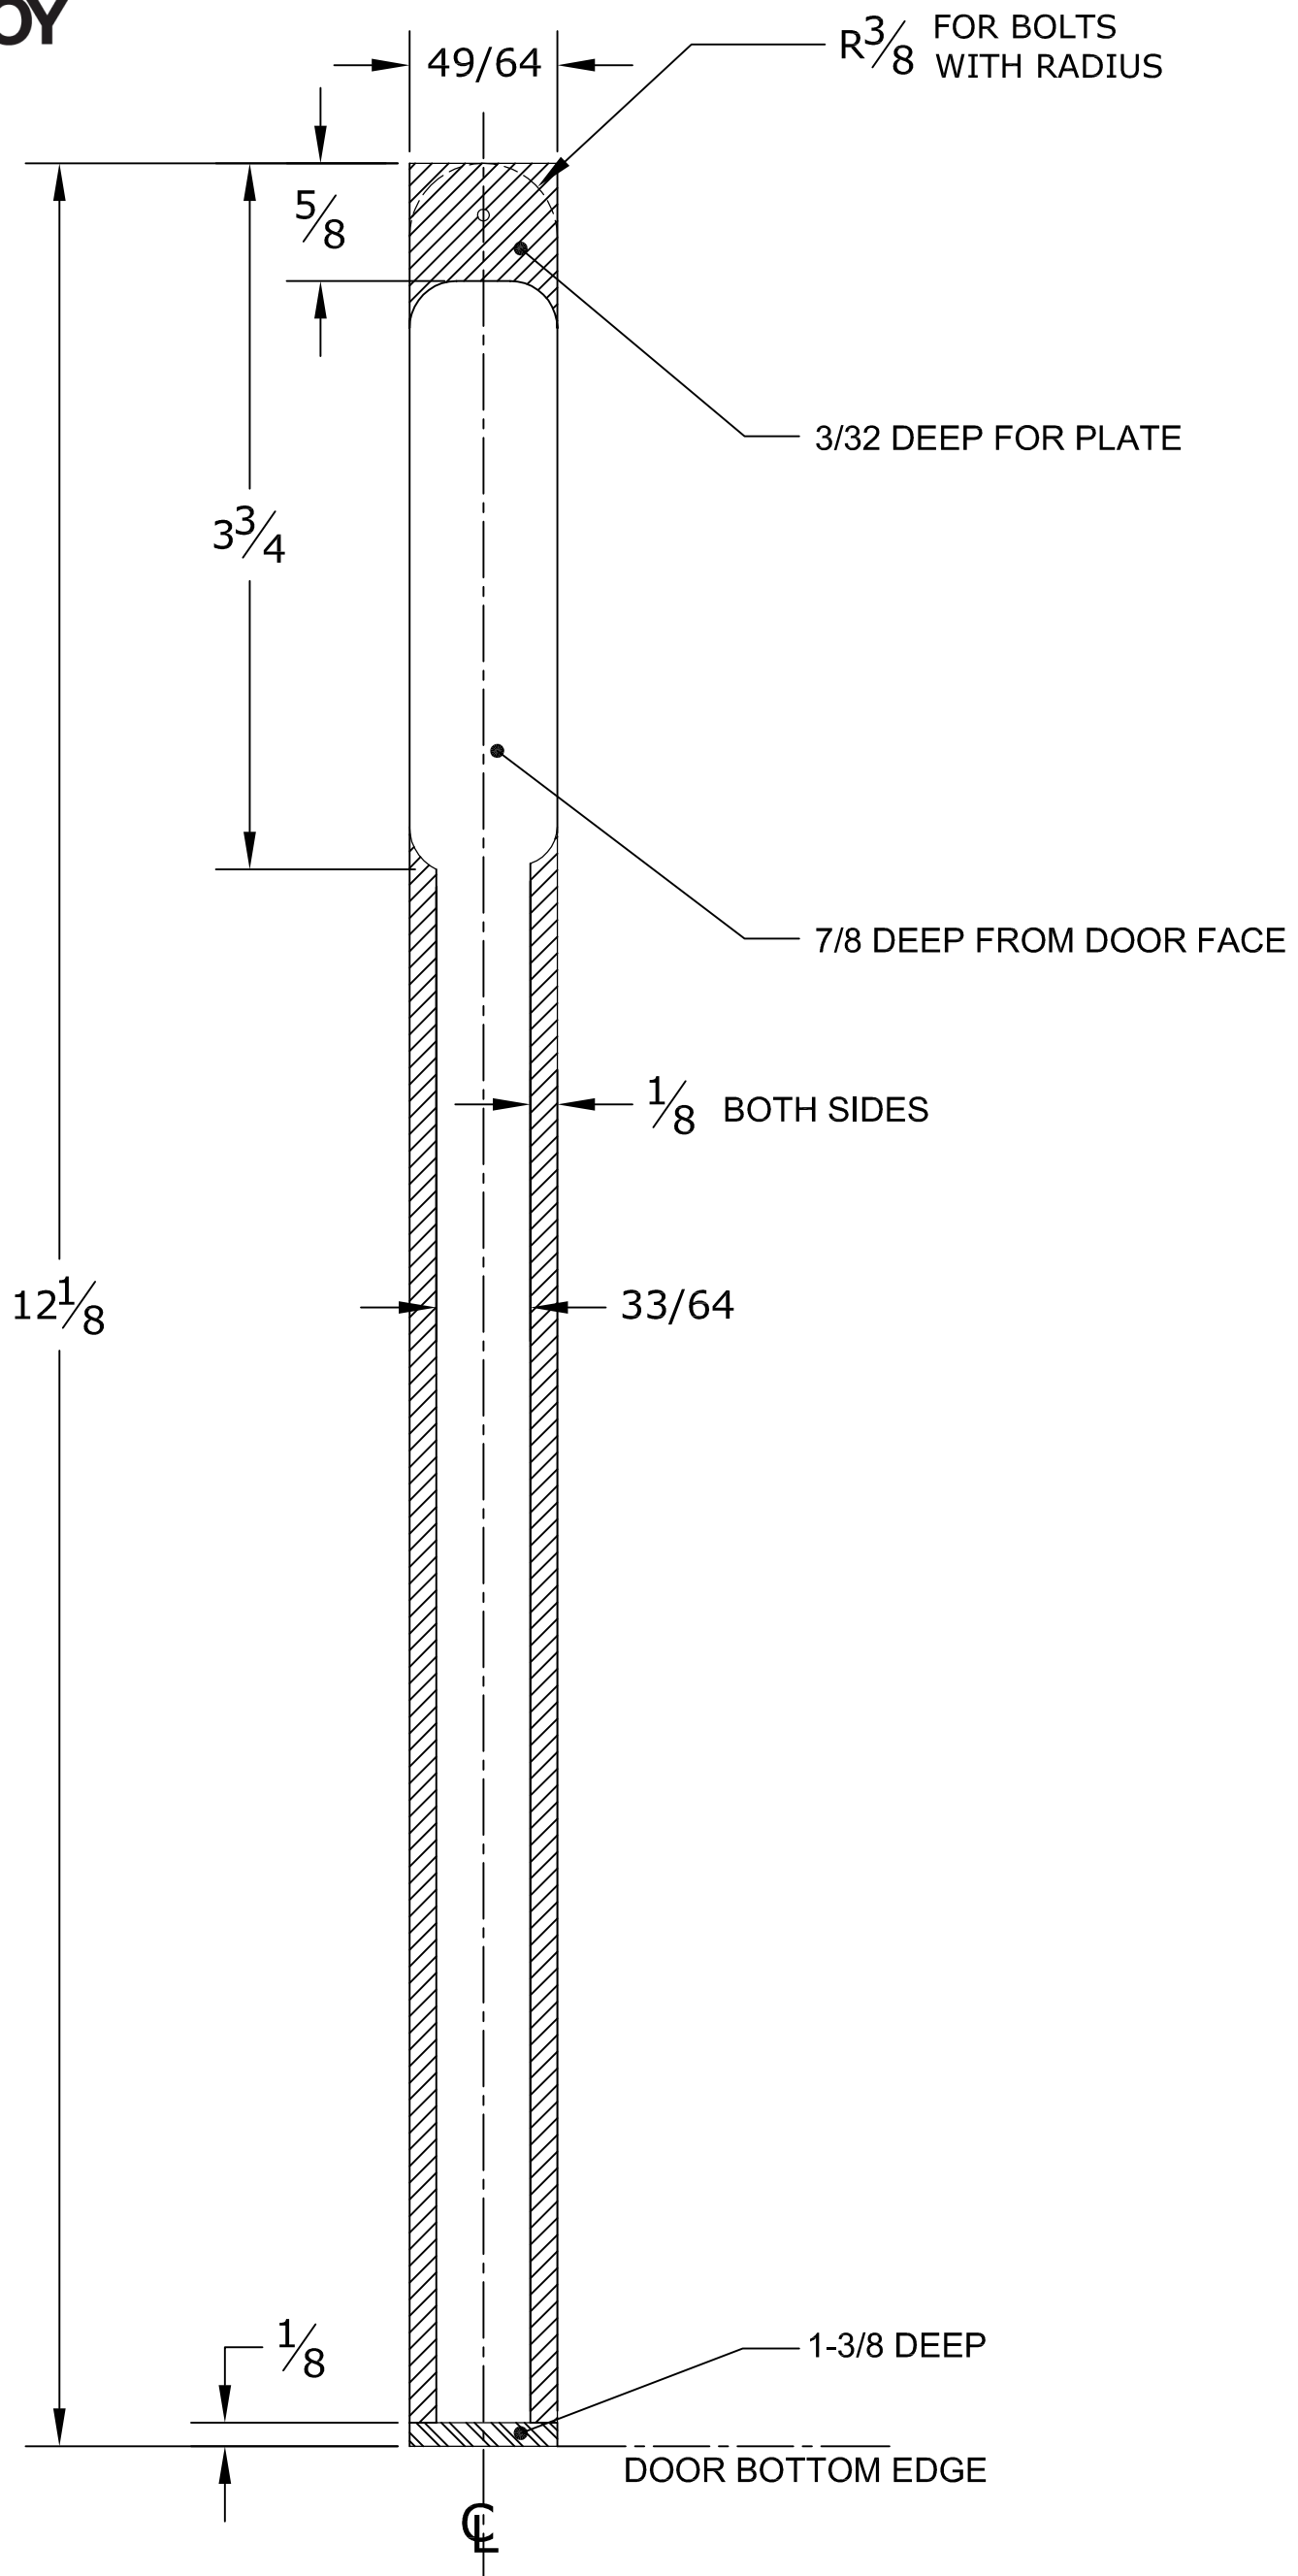

**EMTEK**<sup>®</sup>

**ASSA ABLOY**

12" FLUSH BOLT INSTALATION TEMPLATE

THIS TEMPLATE IS SCALED  
TO FIT A 11X17 SHEET