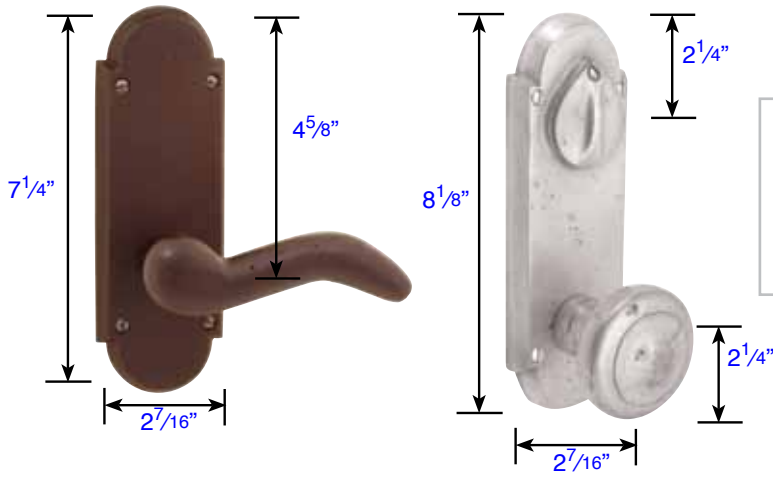

#5 Style Plate are 1/2" Thick

Non-Keyed
Passage (7107)
Privacy (7207)
Dummy (7057)

Keyed
3 5/8" C-to-C
Single Cylinder (7070)
Double Cylinder (7071)
Dummy (7075)

Non-Keyed
Passage (7707)
Privacy (7807)
Dummy (7757)

Keyed
5 1/2" C-to-C
Single Cylinder (7670)
Double Cylinder (7671)
Dummy (7675)