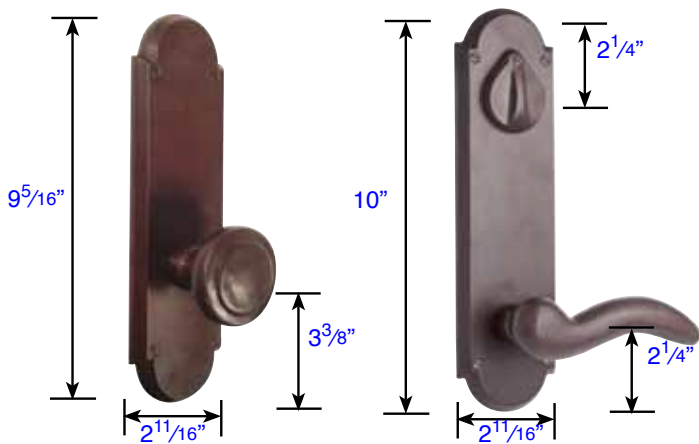

#5 Style Plate are 1/2" Thick

Non-Keyed
Passage (7107)
Privacy (7207)
Dummy (7057)

Keyed
3 5/8" C-to-C
Single Cylinder (7070)
Double Cylinder (7071)
Dummy (7075)

Non-Keyed
Passage (7707)
Privacy (7807)
Dummy (7757)

Keyed
5 1/2" C-to-C
Single Cylinder (7670)
Double Cylinder (7671)
Dummy (7675)