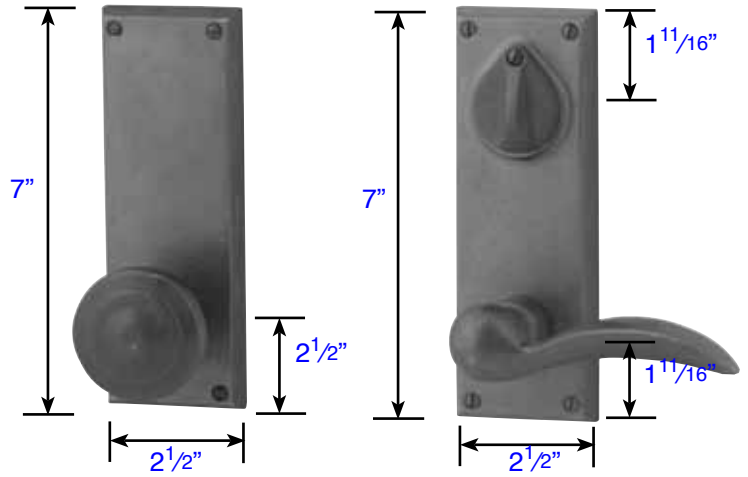

Rectangular Style *Plate are 1/2" Thick*

Non-Keyed
Passage (71013)
Privacy (72013)
Dummy (70053)

Keyed
3 5/8" C-to-C
Single Cylinder (7360)
Double Cylinder (7361)
Dummy (7365)

Non-Keyed
Passage (7512)
Privacy (7612)
Dummy (7552)

Keyed
5 1/2" C-to-C
Single Cylinder (7560)
Double Cylinder (7561)
Dummy (7565)